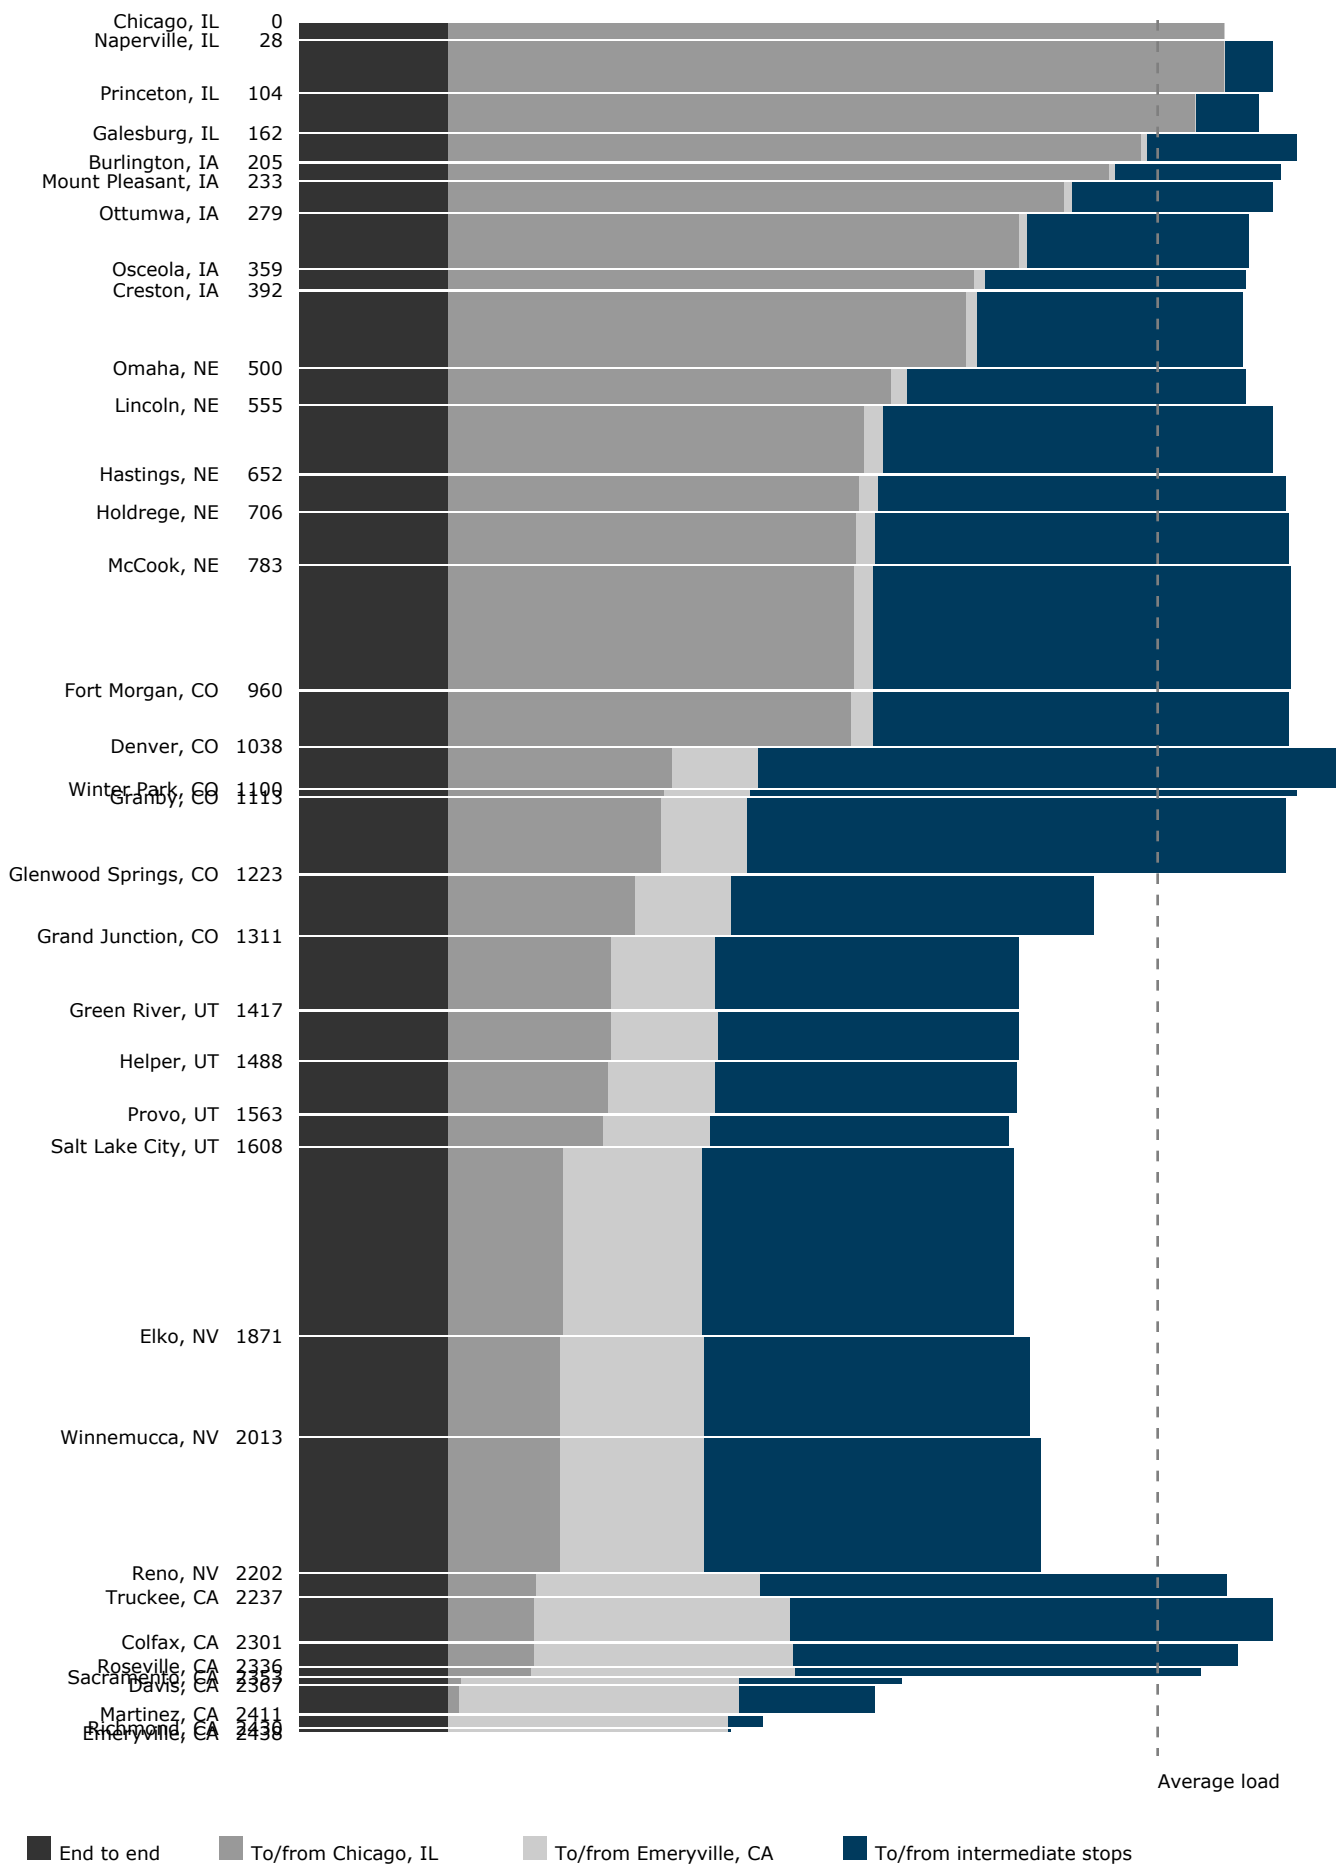

Load analysis: Silver Star

Load analysis: Cardinal

End to end
 To/from Chicago, IL
 To/from New York, NY
 To/from intermediate stops

Load analysis: Silver Meteor

Load analysis: Empire Builder - CHI-SEA only

End to end
 To/from Chicago, IL
 To/from Seattle, WA
 To/from intermediate stops

Load analysis: Capitol Limited

26

End to end
 To/from Chicago, IL
 To/from Washington, DC
 To/from intermediate stops

Load analysis: California Zephyr

Load analysis: Southwest Chief

Load analysis: City of New Orleans

End to end
 To/from Chicago, IL
 To/from New Orleans, LA
 To/from intermediate stops

Load analysis: Texas Eagle

End to end
 To/from Chicago, IL
 To/from Los Angeles, CA
 To/from intermediate stops

Load analysis: Sunset Limited

Load analysis: Coast Starlight

Load analysis: Lake Shore Limited - CHI-NYP only

End to end
 To/from Chicago, IL
 To/from New York, NY
 To/from intermediate stops

Load analysis: Palmetto