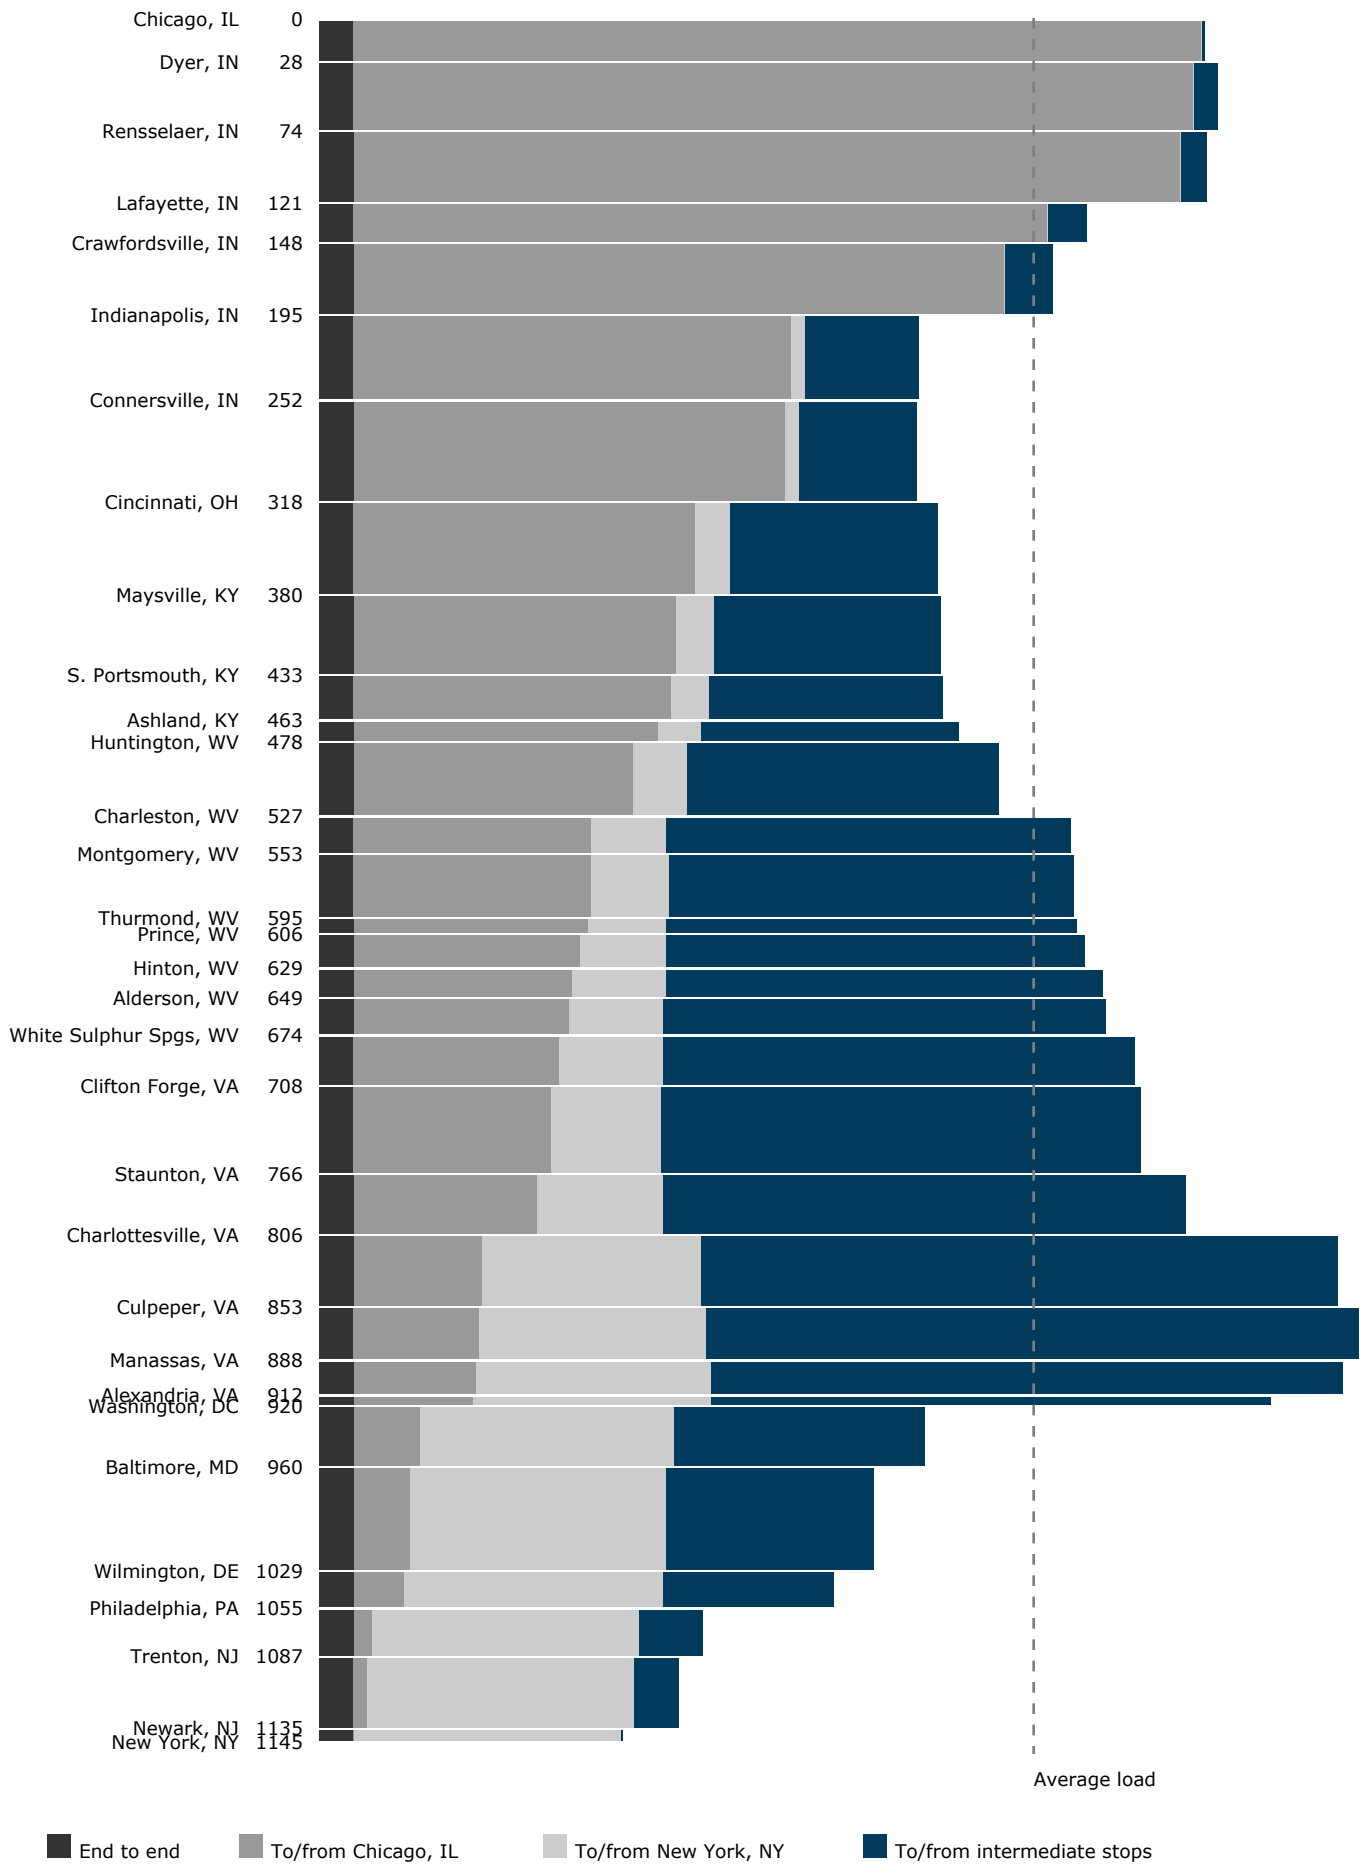

Load analysis: Silver Star

Load analysis: Cardinal

End to end
 To/from Chicago, IL
 To/from New York, NY
 To/from intermediate stops

Load analysis: Silver Meteor

Load analysis: Empire Builder - CHI-SEA only

End to end
 To/from Chicago, IL
 To/from Seattle, WA
 To/from intermediate stops

Load analysis: Capitol Limited

26

End to end
 To/from Chicago, IL
 To/from Washington, DC
 To/from intermediate stops

Load analysis: California Zephyr

Load analysis: Southwest Chief

Load analysis: City of New Orleans

End to end
 To/from Chicago, IL
 To/from New Orleans, LA
 To/from intermediate stops

Load analysis: Texas Eagle

End to end
 To/from Chicago, IL
 To/from Los Angeles, CA
 To/from intermediate stops

Load analysis: Sunset Limited

Load analysis: Coast Starlight

Load analysis: Lake Shore Limited - CHI-NYP only

End to end
 To/from Chicago, IL
 To/from New York, NY
 To/from intermediate stops

Load analysis: Palmetto