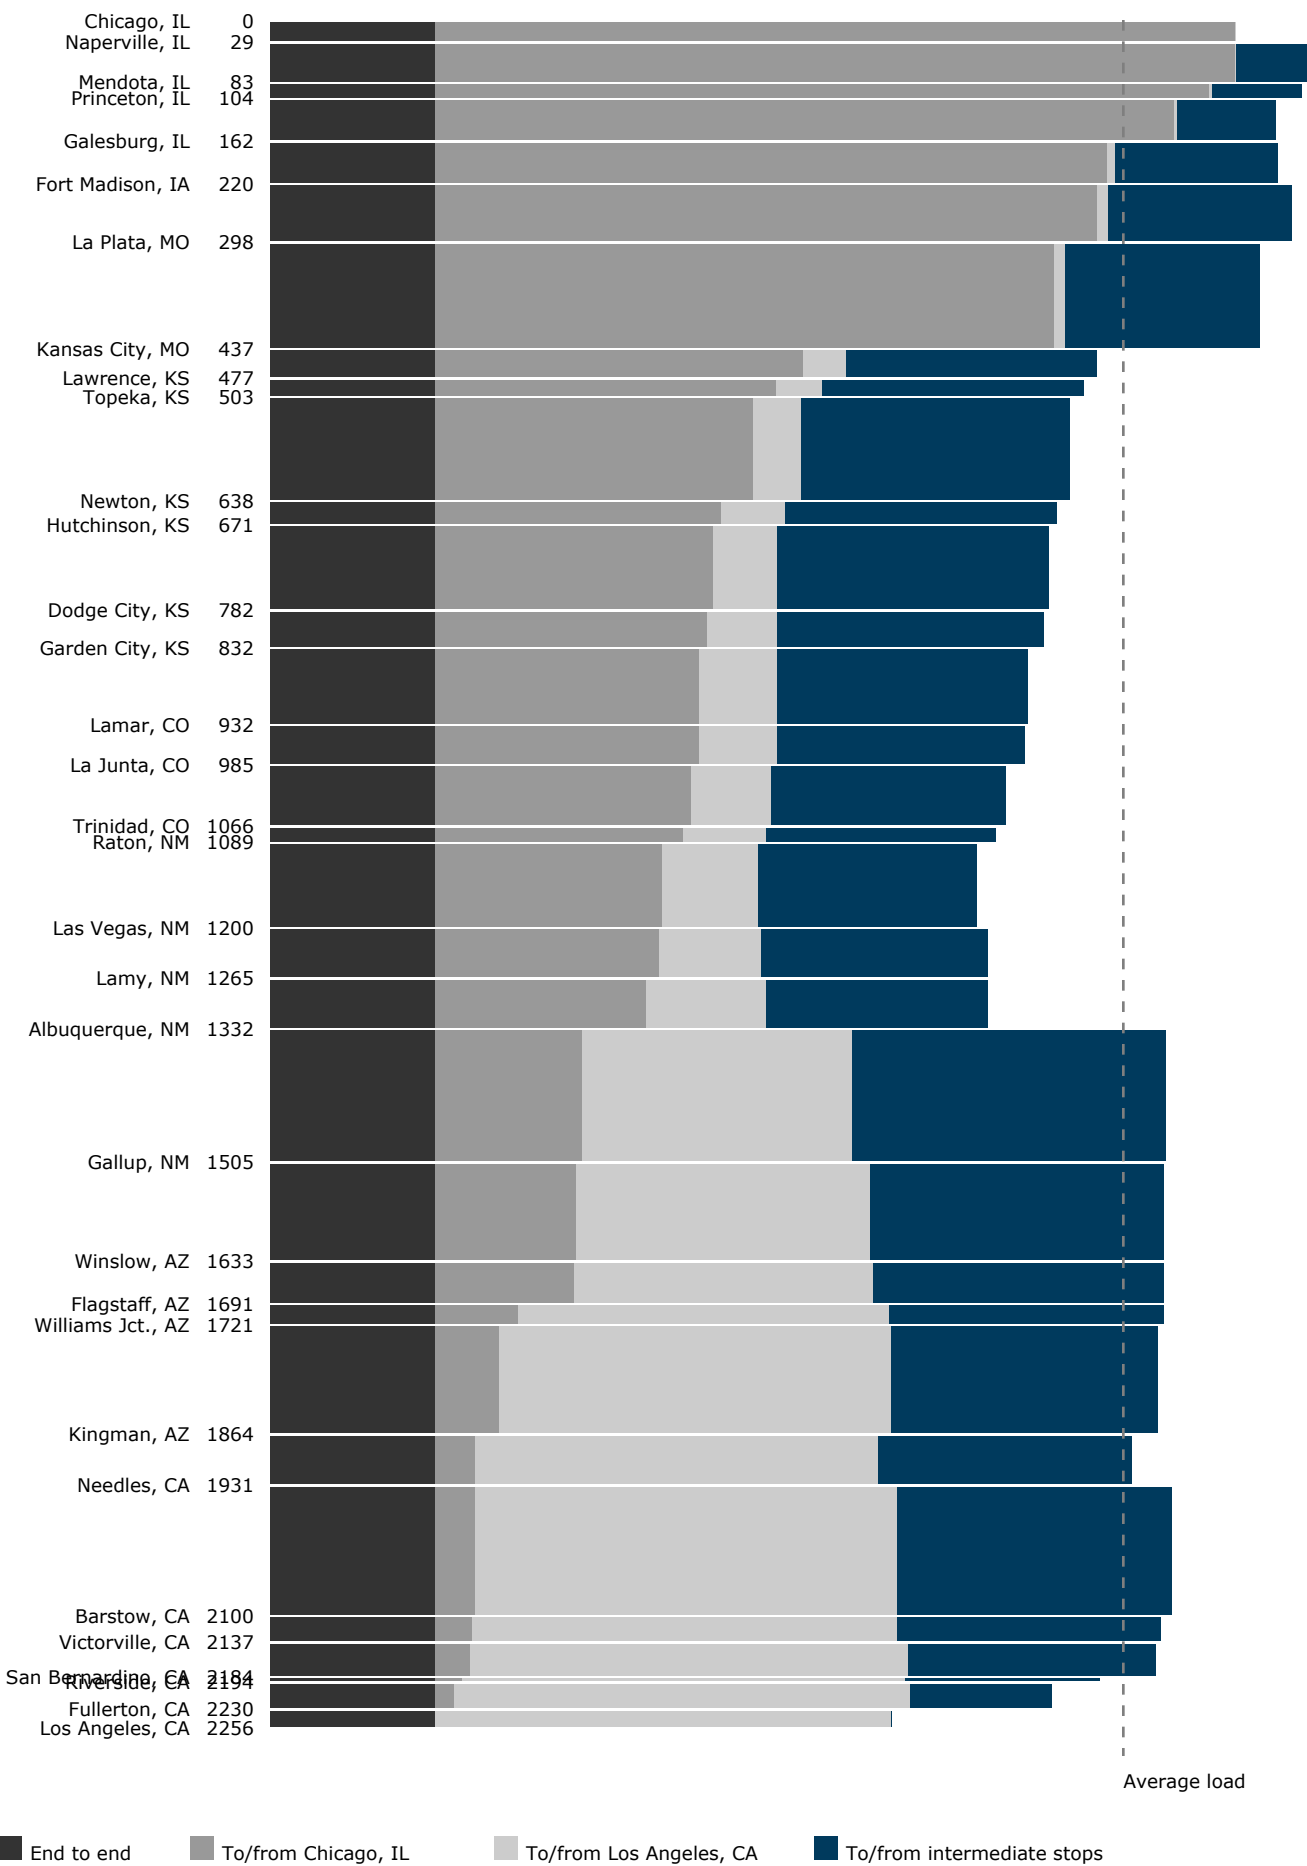

Load analysis: Silver Star

Load analysis: Cardinal

End to end
 To/from Chicago, IL
 To/from New York, NY
 To/from intermediate stops

Load analysis: Silver Meteor

Load analysis: Empire Builder - CHI-SEA only

End to end
 To/from Chicago, IL
 To/from Seattle, WA
 To/from intermediate stops

Load analysis: Capitol Limited

26

End to end
 To/from Chicago, IL
 To/from Washington, DC
 To/from intermediate stops

Load analysis: California Zephyr

Load analysis: Southwest Chief

Load analysis: City of New Orleans

End to end
 To/from Chicago, IL
 To/from New Orleans, LA
 To/from intermediate stops

Load analysis: Texas Eagle

End to end
 To/from Chicago, IL
 To/from Los Angeles, CA
 To/from intermediate stops

Load analysis: Sunset Limited

Load analysis: Coast Starlight

Load analysis: Lake Shore Limited - CHI-NYP only

End to end
 To/from Chicago, IL
 To/from New York, NY
 To/from intermediate stops

Load analysis: Palmetto