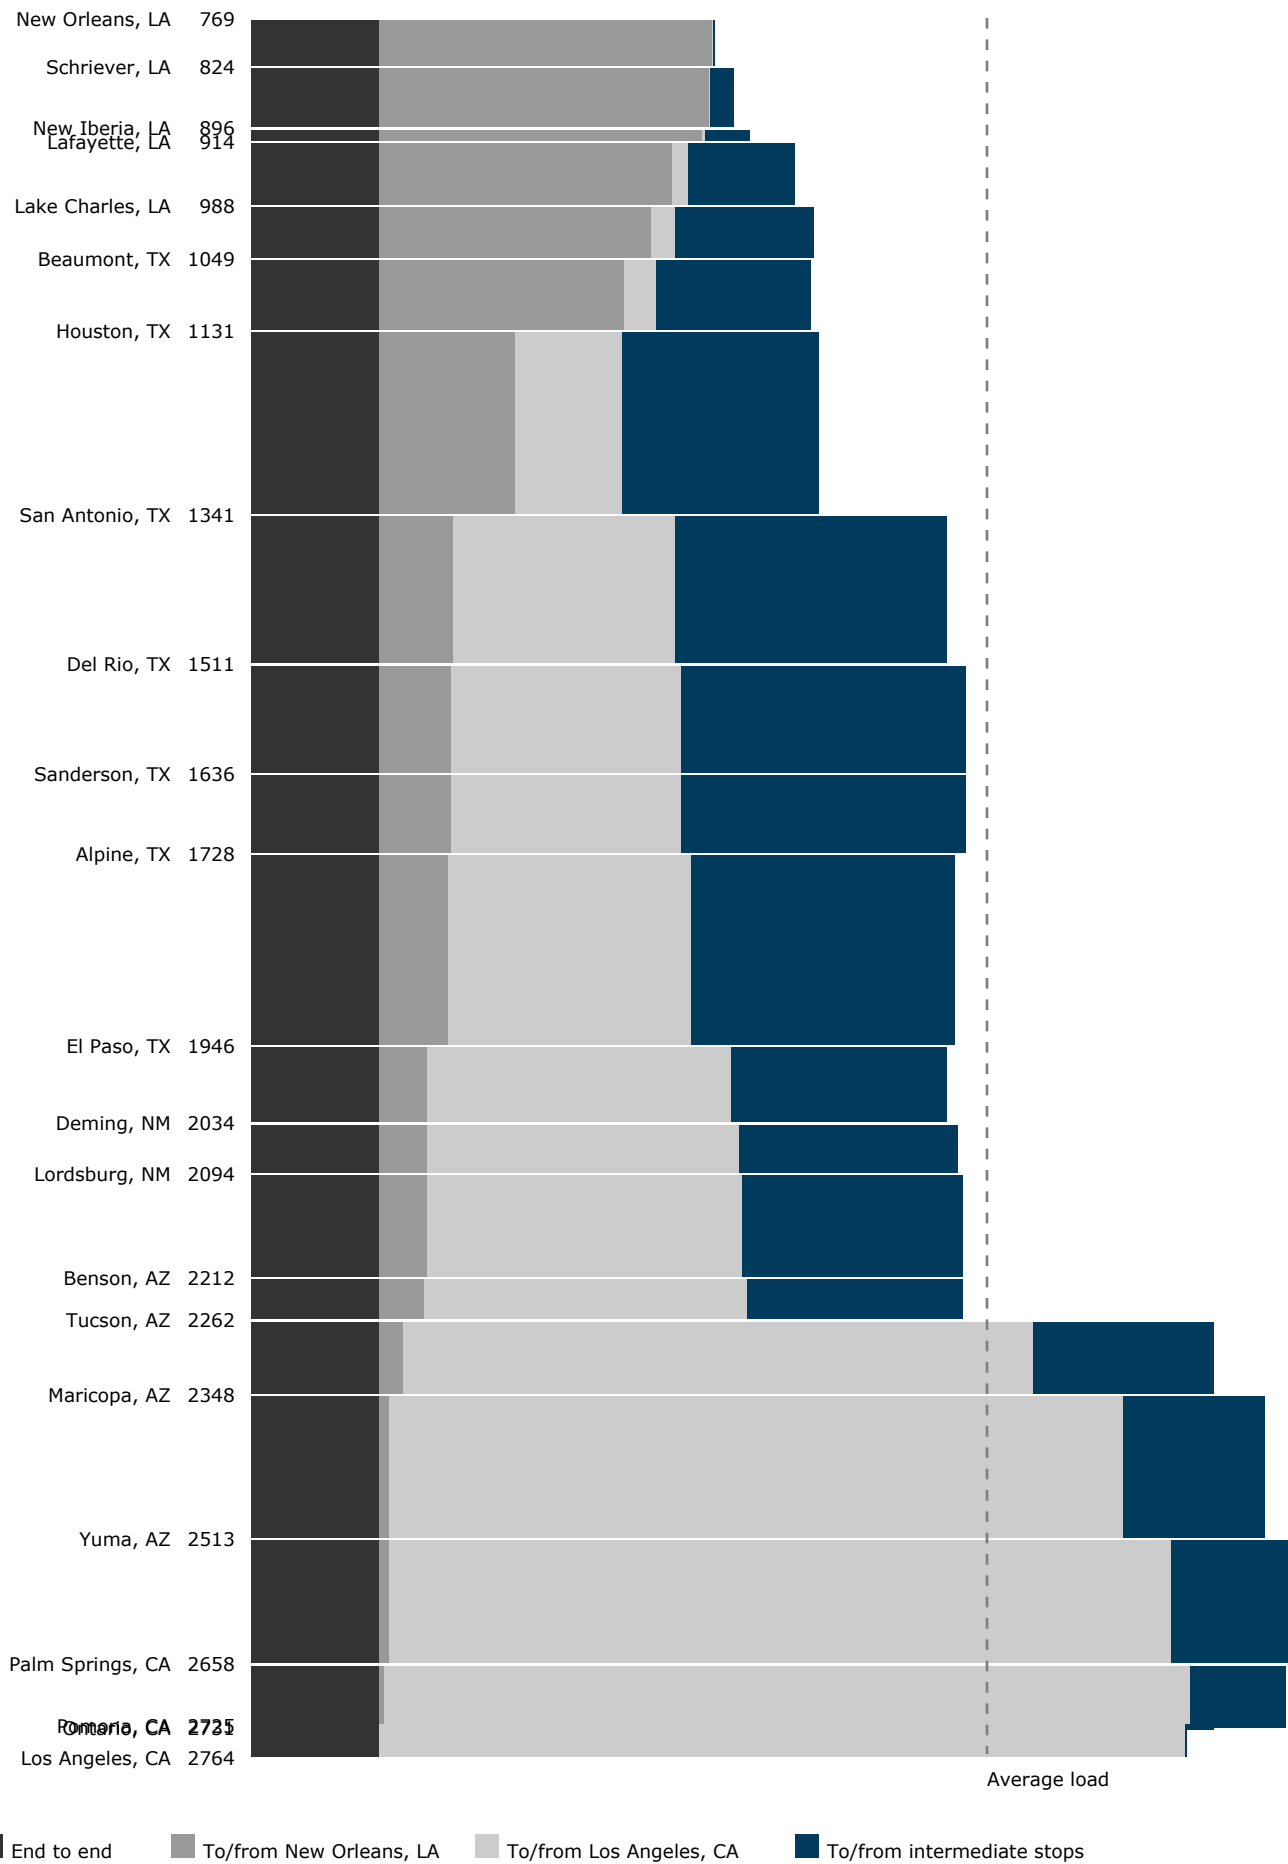

Load analysis: Silver Star

Load analysis: Cardinal

End to end
 To/from Chicago, IL
 To/from New York, NY
 To/from intermediate stops

Load analysis: Silver Meteor

Load analysis: Empire Builder - CHI-SEA only

End to end
 To/from Chicago, IL
 To/from Seattle, WA
 To/from intermediate stops

Load analysis: Capitol Limited

26

End to end
 To/from Chicago, IL
 To/from Washington, DC
 To/from intermediate stops

Load analysis: California Zephyr

Load analysis: Southwest Chief

Load analysis: City of New Orleans

End to end
 To/from Chicago, IL
 To/from New Orleans, LA
 To/from intermediate stops

Load analysis: Texas Eagle

End to end
 To/from Chicago, IL
 To/from Los Angeles, CA
 To/from intermediate stops

Load analysis: Sunset Limited

Load analysis: Coast Starlight

Load analysis: Lake Shore Limited - CHI-NYP only

End to end
 To/from Chicago, IL
 To/from New York, NY
 To/from intermediate stops

Load analysis: Palmetto