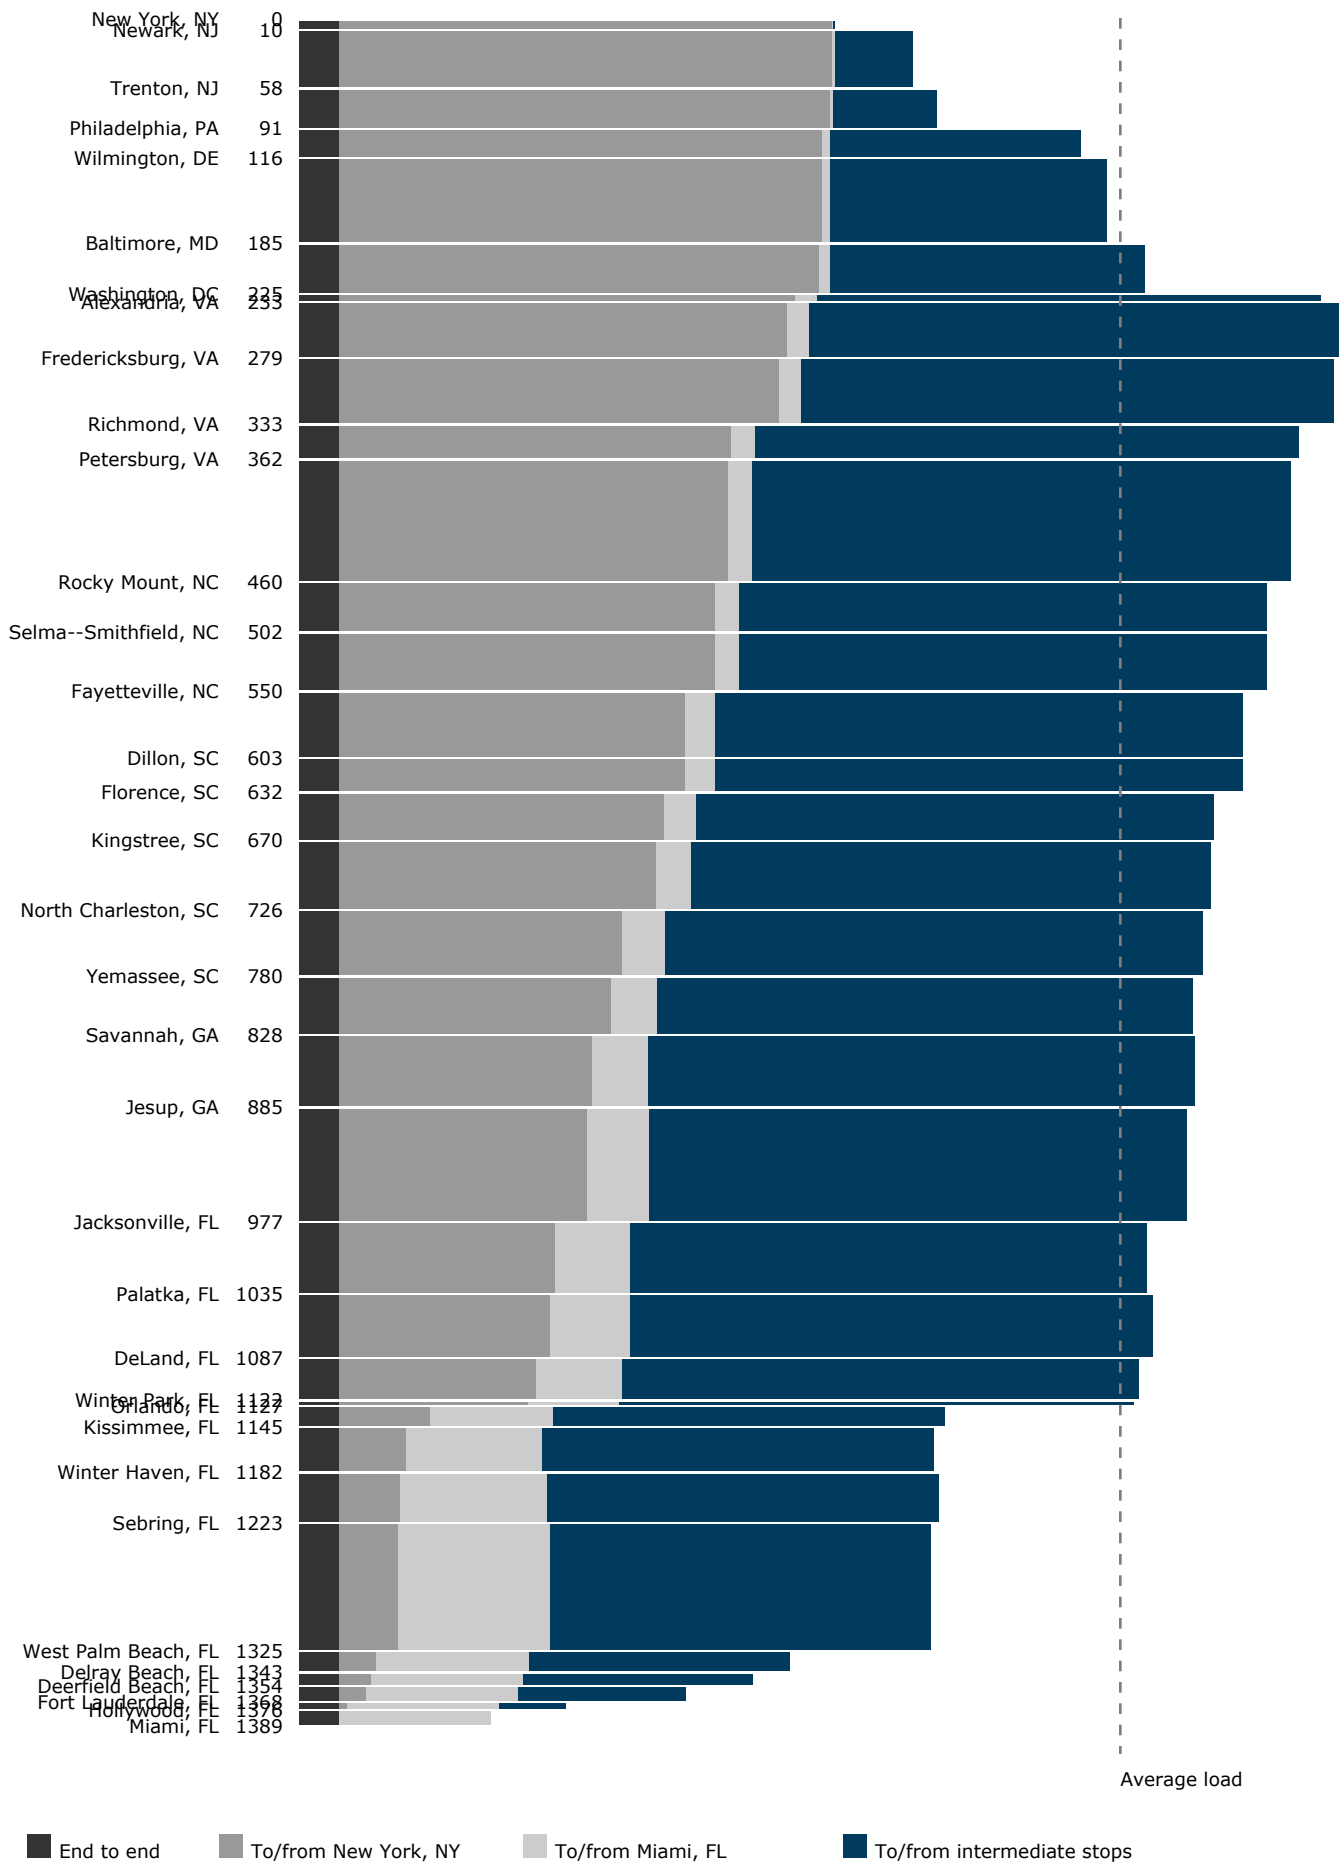

Load analysis: Silver Star

Load analysis: Cardinal

End to end
 To/from Chicago, IL
 To/from New York, NY
 To/from intermediate stops

Load analysis: Silver Meteor

Load analysis: Empire Builder - CHI-SEA only

End to end
 To/from Chicago, IL
 To/from Seattle, WA
 To/from intermediate stops

Load analysis: Capitol Limited

26

End to end
 To/from Chicago, IL
 To/from Washington, DC
 To/from intermediate stops

Load analysis: California Zephyr

Load analysis: Southwest Chief

Load analysis: City of New Orleans

End to end
 To/from Chicago, IL
 To/from New Orleans, LA
 To/from intermediate stops

Load analysis: Texas Eagle

End to end
 To/from Chicago, IL
 To/from Los Angeles, CA
 To/from intermediate stops

Load analysis: Sunset Limited

Load analysis: Coast Starlight

Load analysis: Lake Shore Limited - CHI-NYP only

End to end
 To/from Chicago, IL
 To/from New York, NY
 To/from intermediate stops

Load analysis: Palmetto