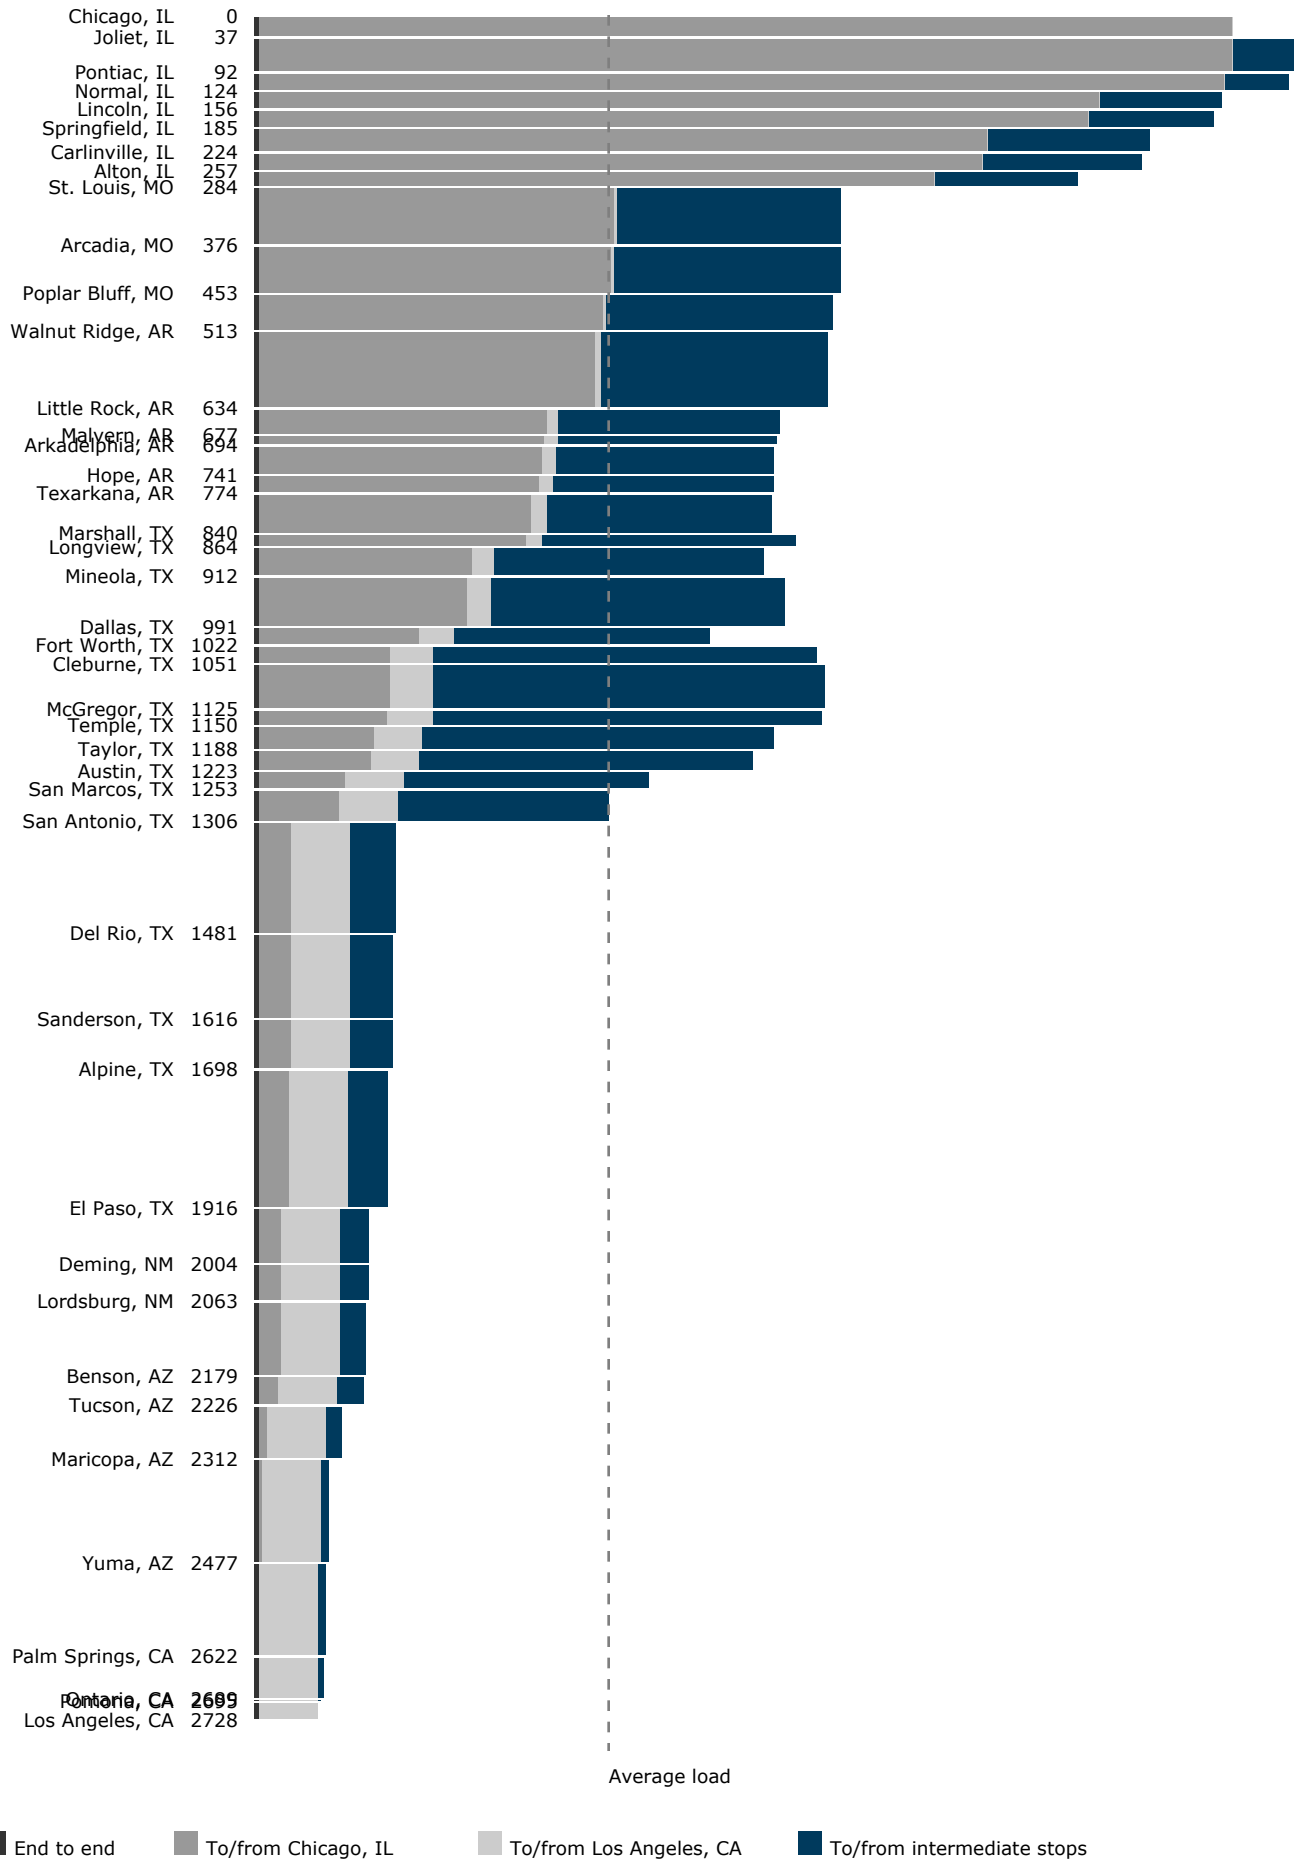

Load analysis: Silver Star

Load analysis: Cardinal

End to end
 To/from Chicago, IL
 To/from New York, NY
 To/from intermediate stops

Load analysis: Silver Meteor

Load analysis: Empire Builder - CHI-SEA only

End to end
 To/from Chicago, IL
 To/from Seattle, WA
 To/from intermediate stops

Load analysis: Capitol Limited

26

End to end
 To/from Chicago, IL
 To/from Washington, DC
 To/from intermediate stops

Load analysis: California Zephyr

Load analysis: Southwest Chief

Load analysis: City of New Orleans

End to end
 To/from Chicago, IL
 To/from New Orleans, LA
 To/from intermediate stops

Load analysis: Texas Eagle

End to end
 To/from Chicago, IL
 To/from Los Angeles, CA
 To/from intermediate stops

Load analysis: Sunset Limited

Load analysis: Coast Starlight

Load analysis: Lake Shore Limited - CHI-NYP only

End to end
 To/from Chicago, IL
 To/from New York, NY
 To/from intermediate stops

Load analysis: Palmetto