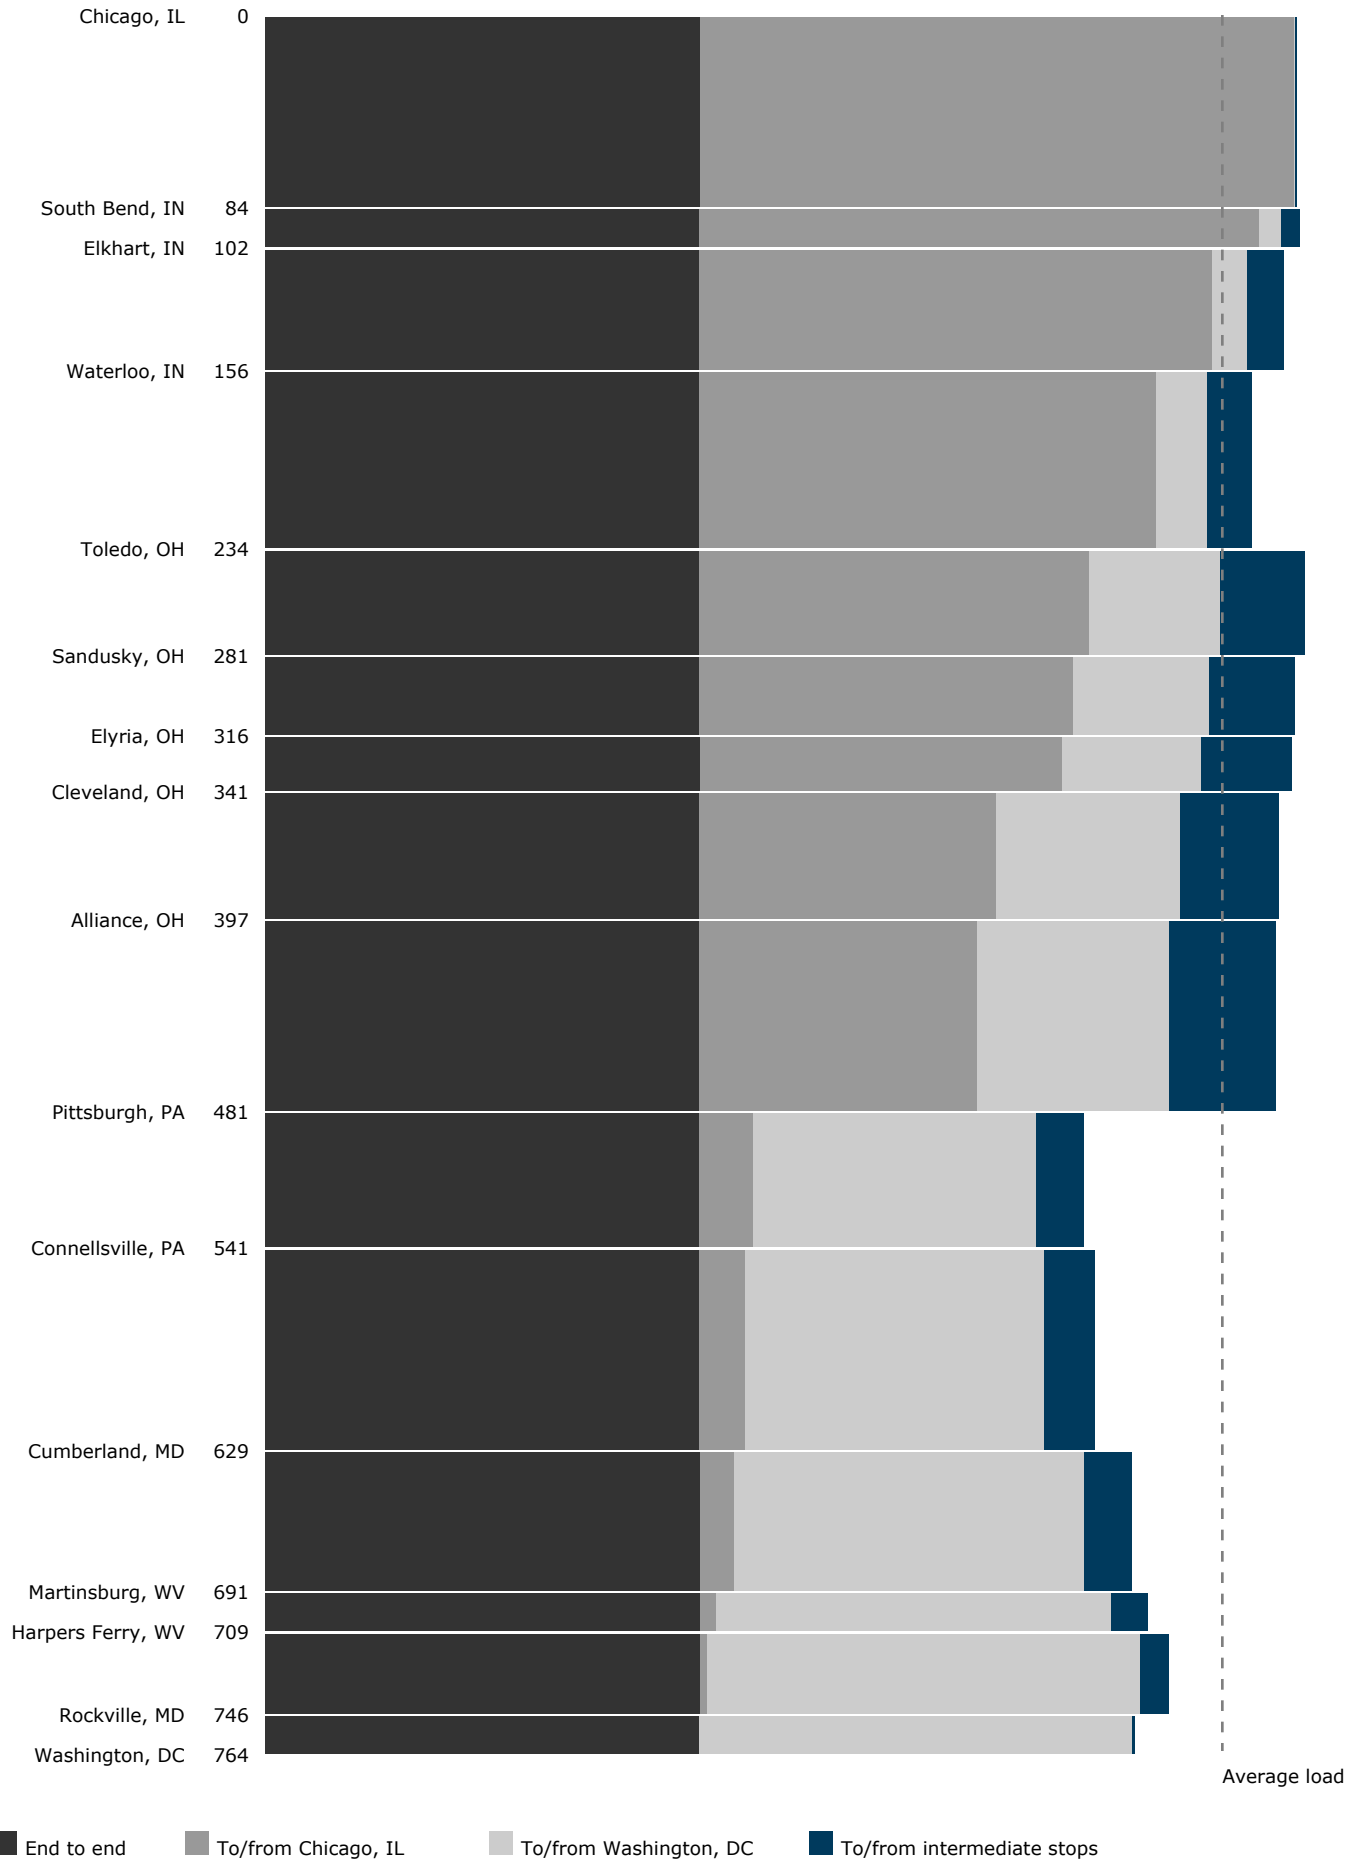

Load analysis: Silver Star

Load analysis: Cardinal

End to end
 To/from Chicago, IL
 To/from New York, NY
 To/from intermediate stops

Load analysis: Silver Meteor

Load analysis: Empire Builder - CHI-SEA only

End to end
 To/from Chicago, IL
 To/from Seattle, WA
 To/from intermediate stops

Load analysis: Capitol Limited

26

End to end
 To/from Chicago, IL
 To/from Washington, DC
 To/from intermediate stops

Load analysis: California Zephyr

Load analysis: Southwest Chief

Load analysis: City of New Orleans

End to end
 To/from Chicago, IL
 To/from New Orleans, LA
 To/from intermediate stops

Load analysis: Texas Eagle

End to end
 To/from Chicago, IL
 To/from Los Angeles, CA
 To/from intermediate stops

Load analysis: Sunset Limited

Load analysis: Coast Starlight

Load analysis: Lake Shore Limited - CHI-NYP only

End to end
 To/from Chicago, IL
 To/from New York, NY
 To/from intermediate stops

Load analysis: Palmetto