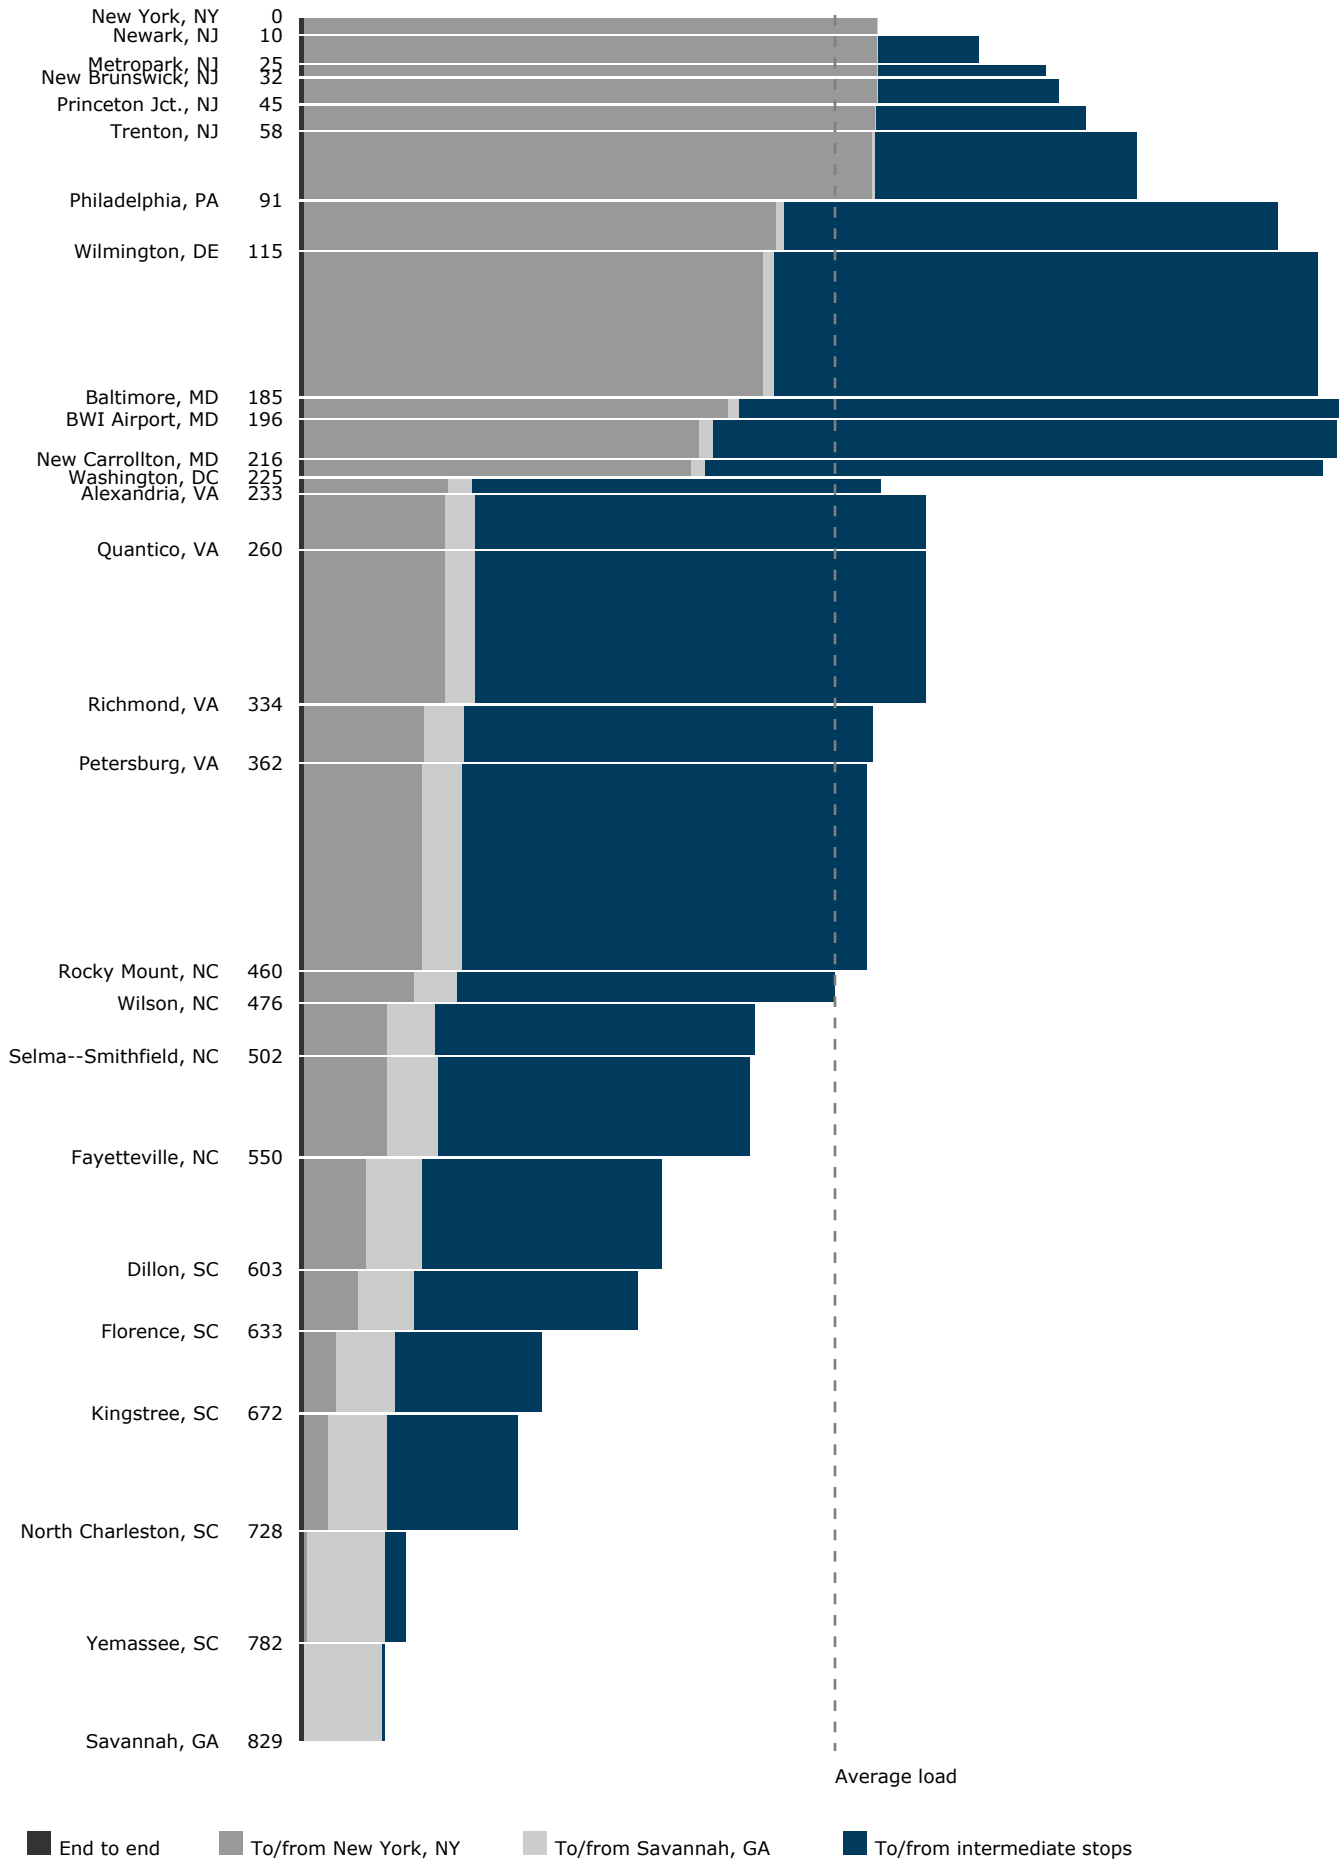

Load analysis: Silver Star

Load analysis: Cardinal

End to end
 To/from Chicago, IL
 To/from New York, NY
 To/from intermediate stops

Load analysis: Silver Meteor

Load analysis: Empire Builder - CHI-SEA only

Load analysis: Southwest Chief

Load analysis: City of New Orleans

End to end
 To/from Chicago, IL
 To/from New Orleans, LA
 To/from intermediate stops

Load analysis: Texas Eagle

End to end
 To/from Chicago, IL
 To/from Los Angeles, CA
 To/from intermediate stops

Load analysis: Sunset Limited

Load analysis: Coast Starlight

Load analysis: Lake Shore Limited - CHI-NYP only

End to end
 To/from Chicago, IL
 To/from New York, NY
 To/from intermediate stops

Load analysis: Palmetto

Load analysis: Crescent