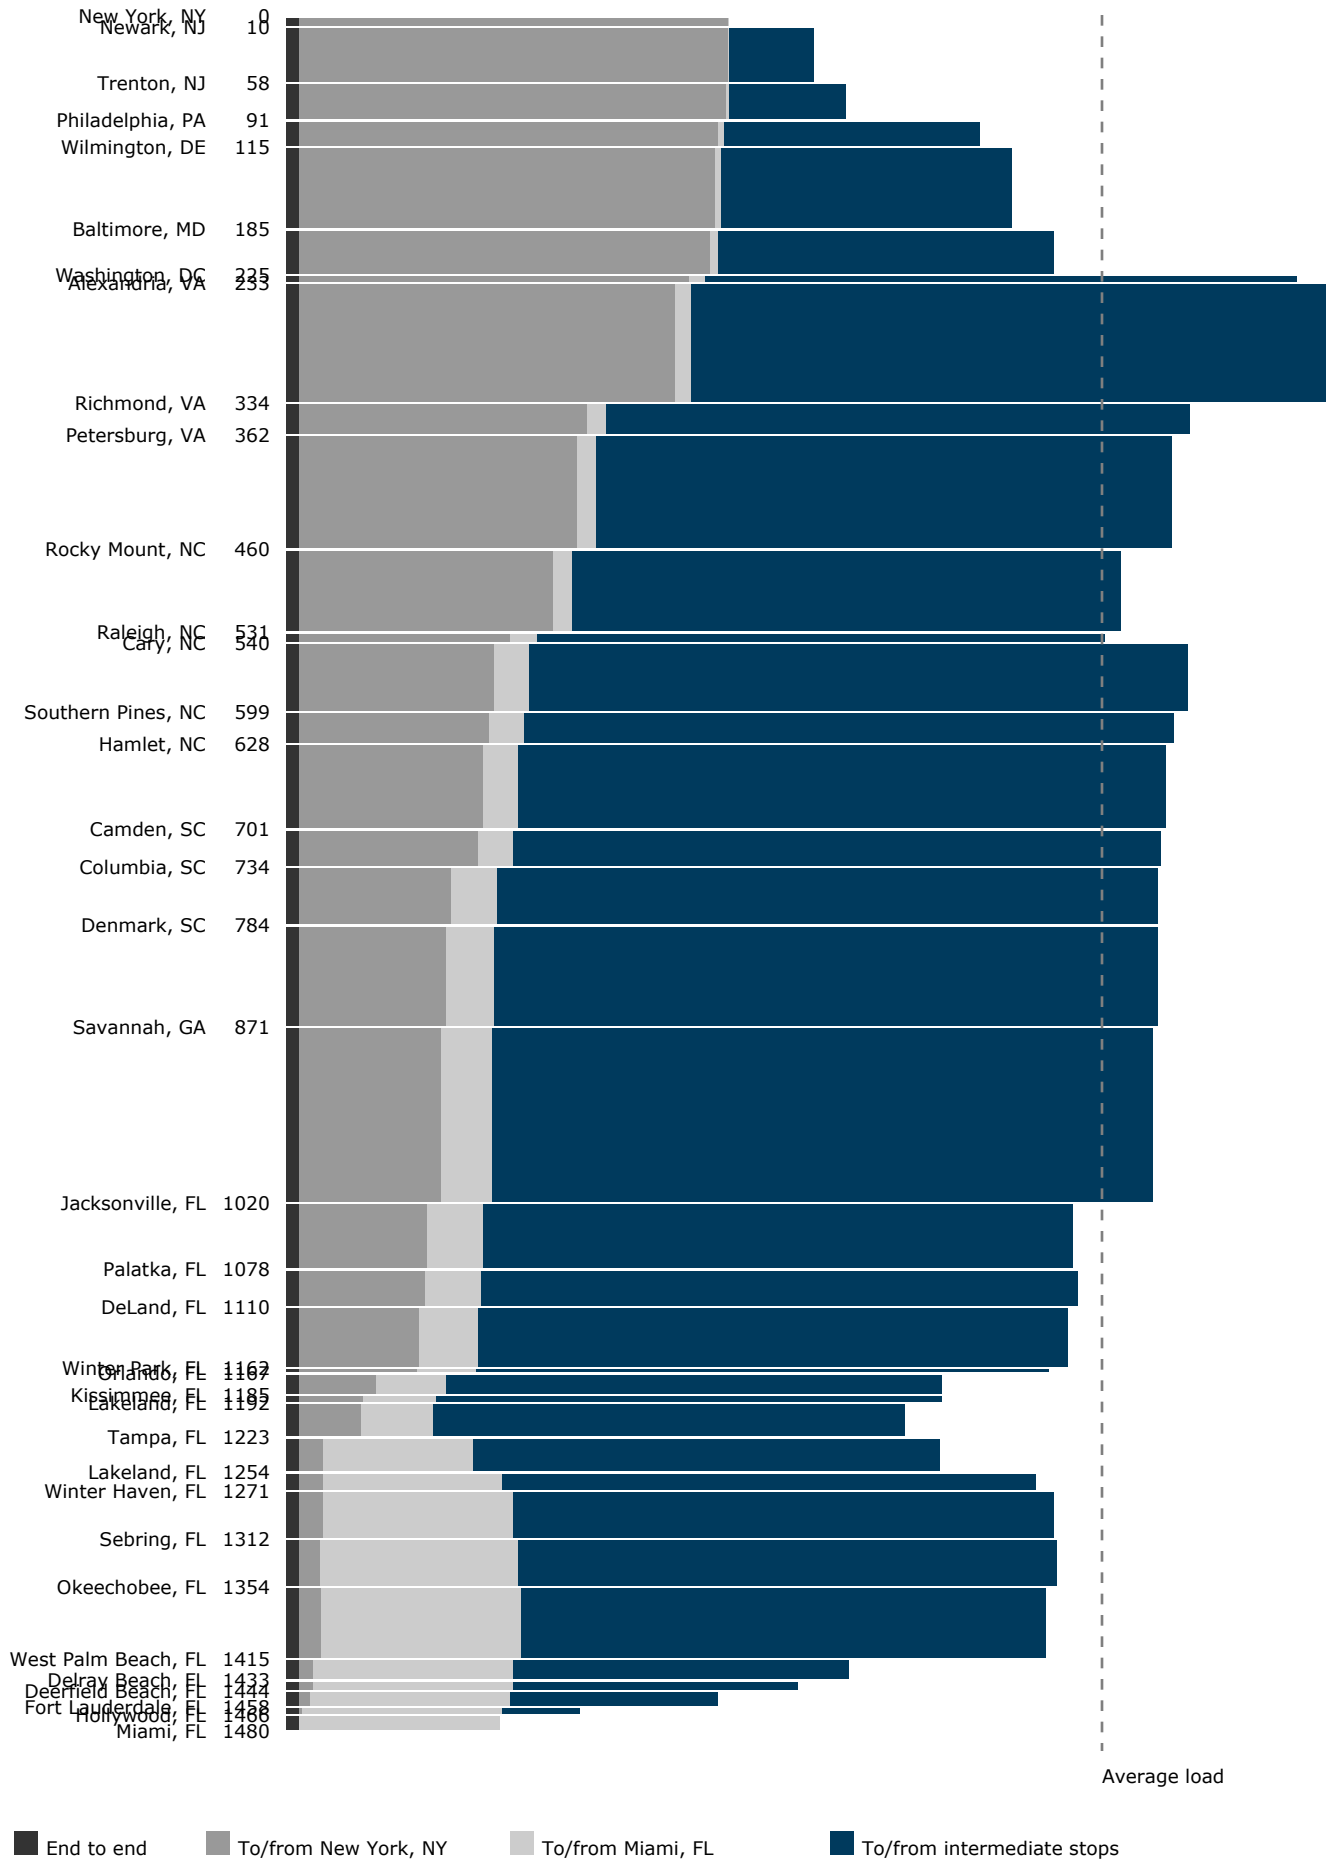

Load analysis: Silver Star

Load analysis: Cardinal

End to end
 To/from Chicago, IL
 To/from New York, NY
 To/from intermediate stops

Load analysis: Silver Meteor

Load analysis: Empire Builder - CHI-SEA only

End to end
 To/from Chicago, IL
 To/from Seattle, WA
 To/from intermediate stops

Load analysis: Capitol Limited

26

End to end
 To/from Chicago, IL
 To/from Washington, DC
 To/from intermediate stops

Load analysis: California Zephyr

Load analysis: Southwest Chief

Load analysis: City of New Orleans

End to end
 To/from Chicago, IL
 To/from New Orleans, LA
 To/from intermediate stops

Load analysis: Texas Eagle

End to end
 To/from Chicago, IL
 To/from Los Angeles, CA
 To/from intermediate stops

Load analysis: Sunset Limited

Load analysis: Coast Starlight

Load analysis: Lake Shore Limited - CHI-NYP only

End to end
 To/from Chicago, IL
 To/from New York, NY
 To/from intermediate stops

Load analysis: Palmetto