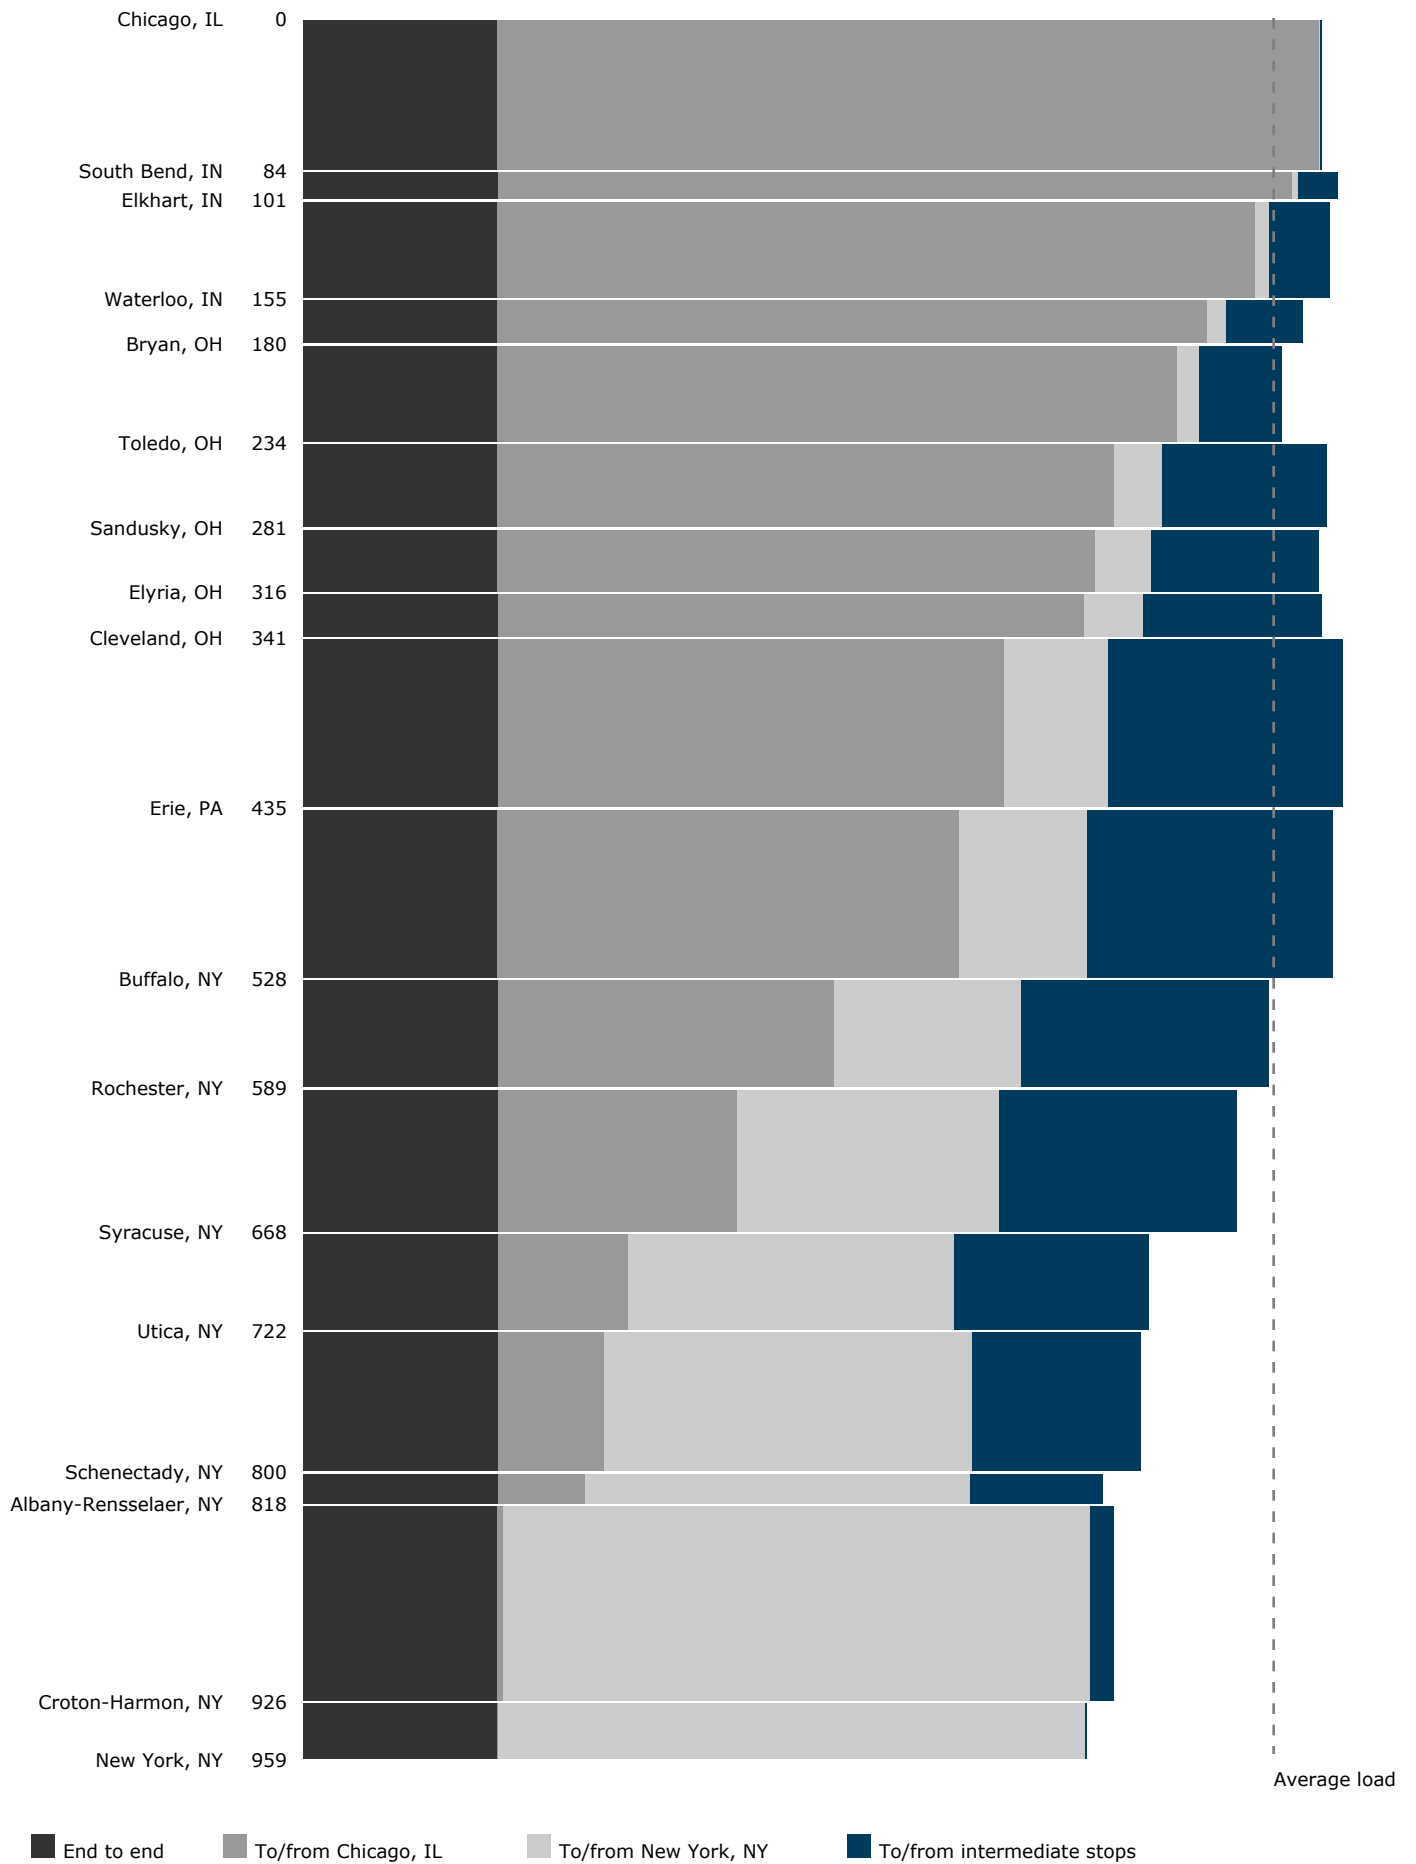

Load analysis: Silver Star

Load analysis: Cardinal

End to end
 To/from Chicago, IL
 To/from New York, NY
 To/from intermediate stops

Load analysis: Silver Meteor

Load analysis: Empire Builder - CHI-SEA only

End to end
 To/from Chicago, IL
 To/from Seattle, WA
 To/from intermediate stops

Load analysis: Capitol Limited

26

End to end
 To/from Chicago, IL
 To/from Washington, DC
 To/from intermediate stops

Load analysis: California Zephyr

Load analysis: Southwest Chief

Load analysis: City of New Orleans

End to end
 To/from Chicago, IL
 To/from New Orleans, LA
 To/from intermediate stops

Load analysis: Texas Eagle

End to end
 To/from Chicago, IL
 To/from Los Angeles, CA
 To/from intermediate stops

Load analysis: Sunset Limited

Load analysis: Coast Starlight

Load analysis: Lake Shore Limited - CHI-NYP only

End to end
 To/from Chicago, IL
 To/from New York, NY
 To/from intermediate stops

Load analysis: Palmetto