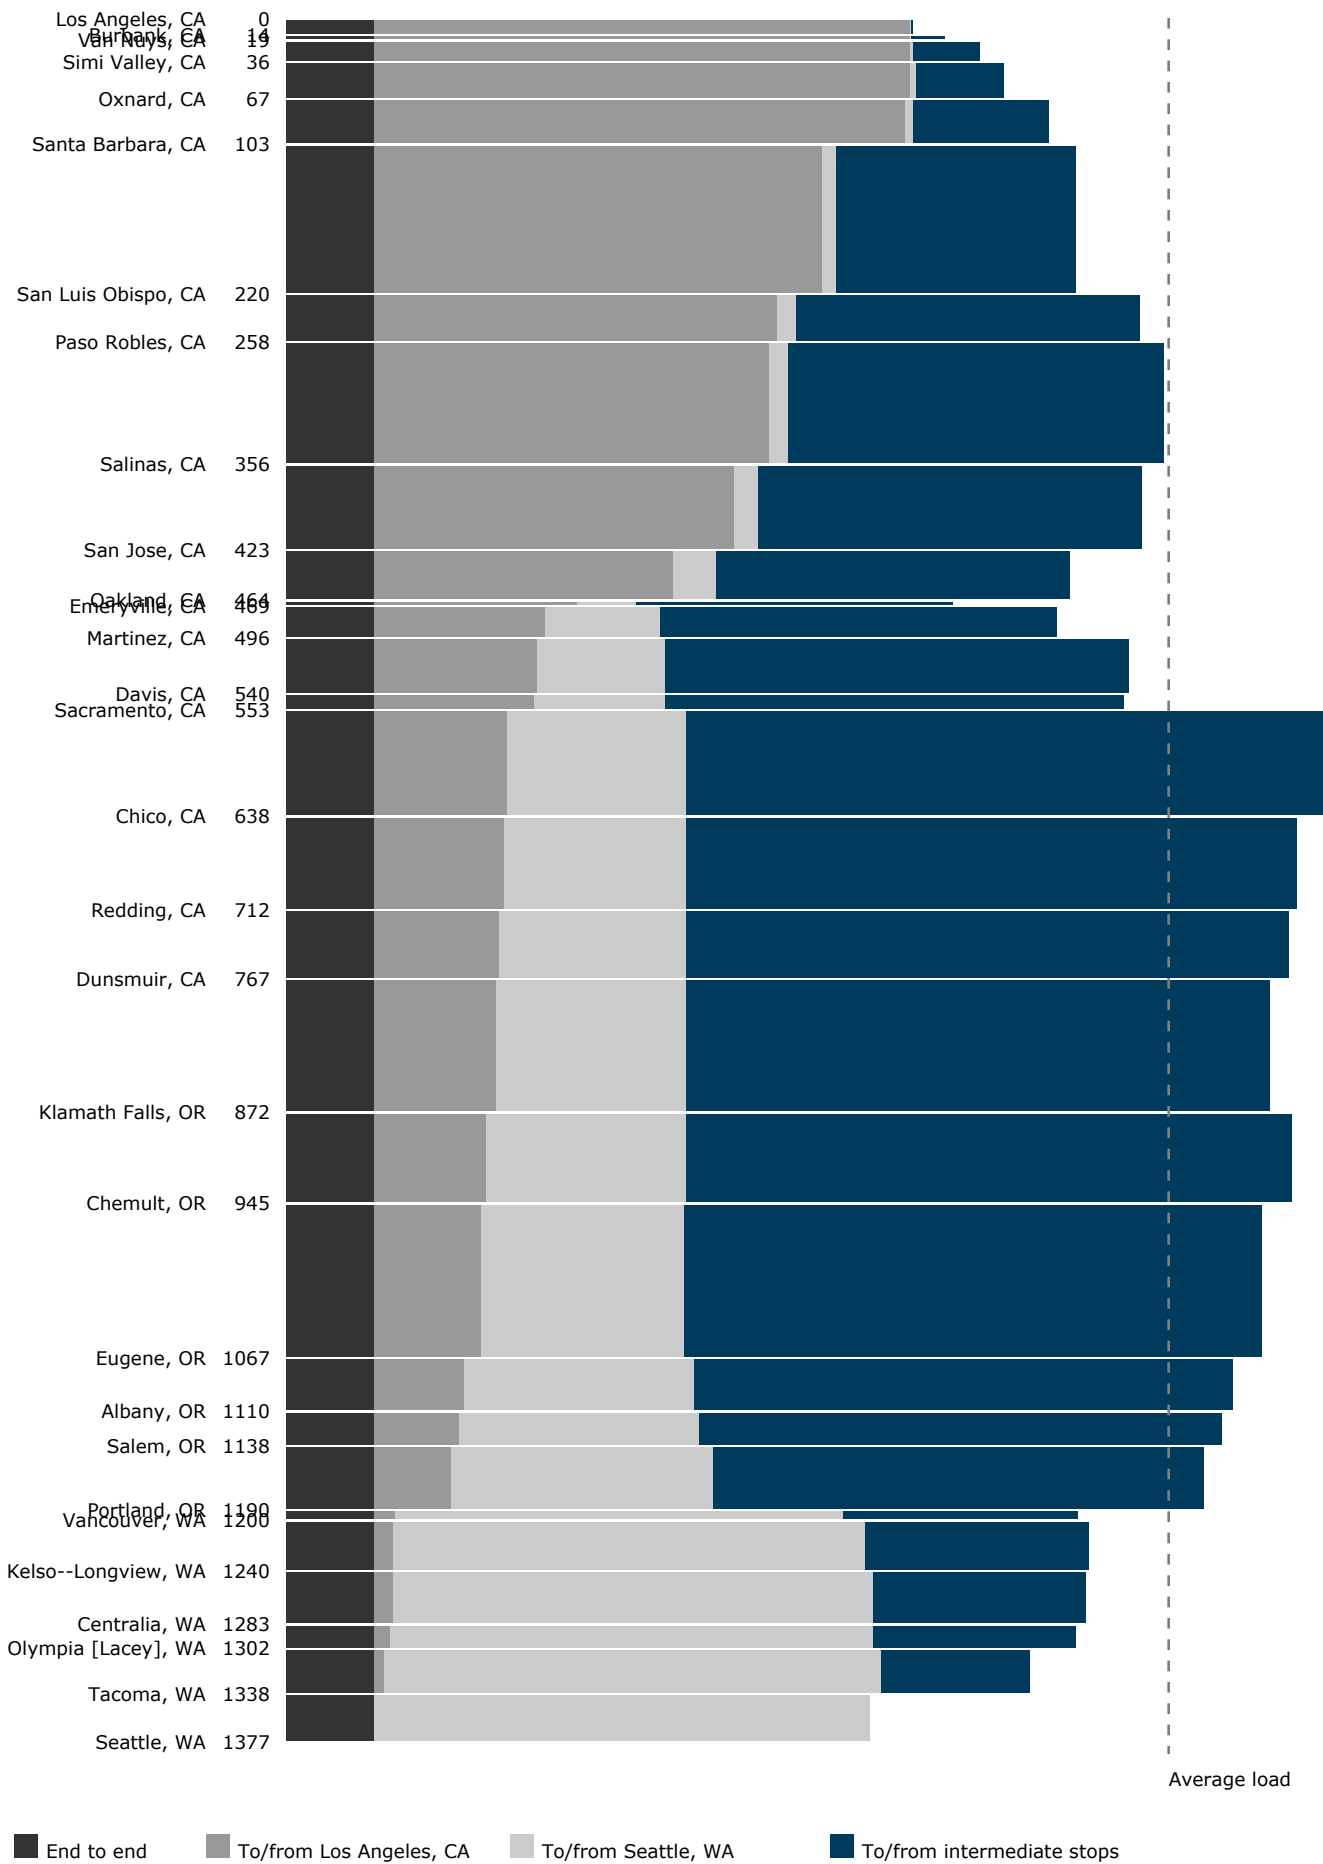

Load analysis: Silver Star

Load analysis: Cardinal

End to end
 To/from Chicago, IL
 To/from New York, NY
 To/from intermediate stops

Load analysis: Silver Meteor

Load analysis: Empire Builder - CHI-SEA only

End to end
 To/from Chicago, IL
 To/from Seattle, WA
 To/from intermediate stops

Load analysis: Capitol Limited

26

End to end
 To/from Chicago, IL
 To/from Washington, DC
 To/from intermediate stops

Load analysis: California Zephyr

Load analysis: Southwest Chief

Load analysis: City of New Orleans

End to end
 To/from Chicago, IL
 To/from New Orleans, LA
 To/from intermediate stops

Load analysis: Texas Eagle

End to end
 To/from Chicago, IL
 To/from Los Angeles, CA
 To/from intermediate stops

Load analysis: Sunset Limited

Load analysis: Coast Starlight

Load analysis: Lake Shore Limited - CHI-NYP only

End to end
 To/from Chicago, IL
 To/from New York, NY
 To/from intermediate stops

Load analysis: Palmetto