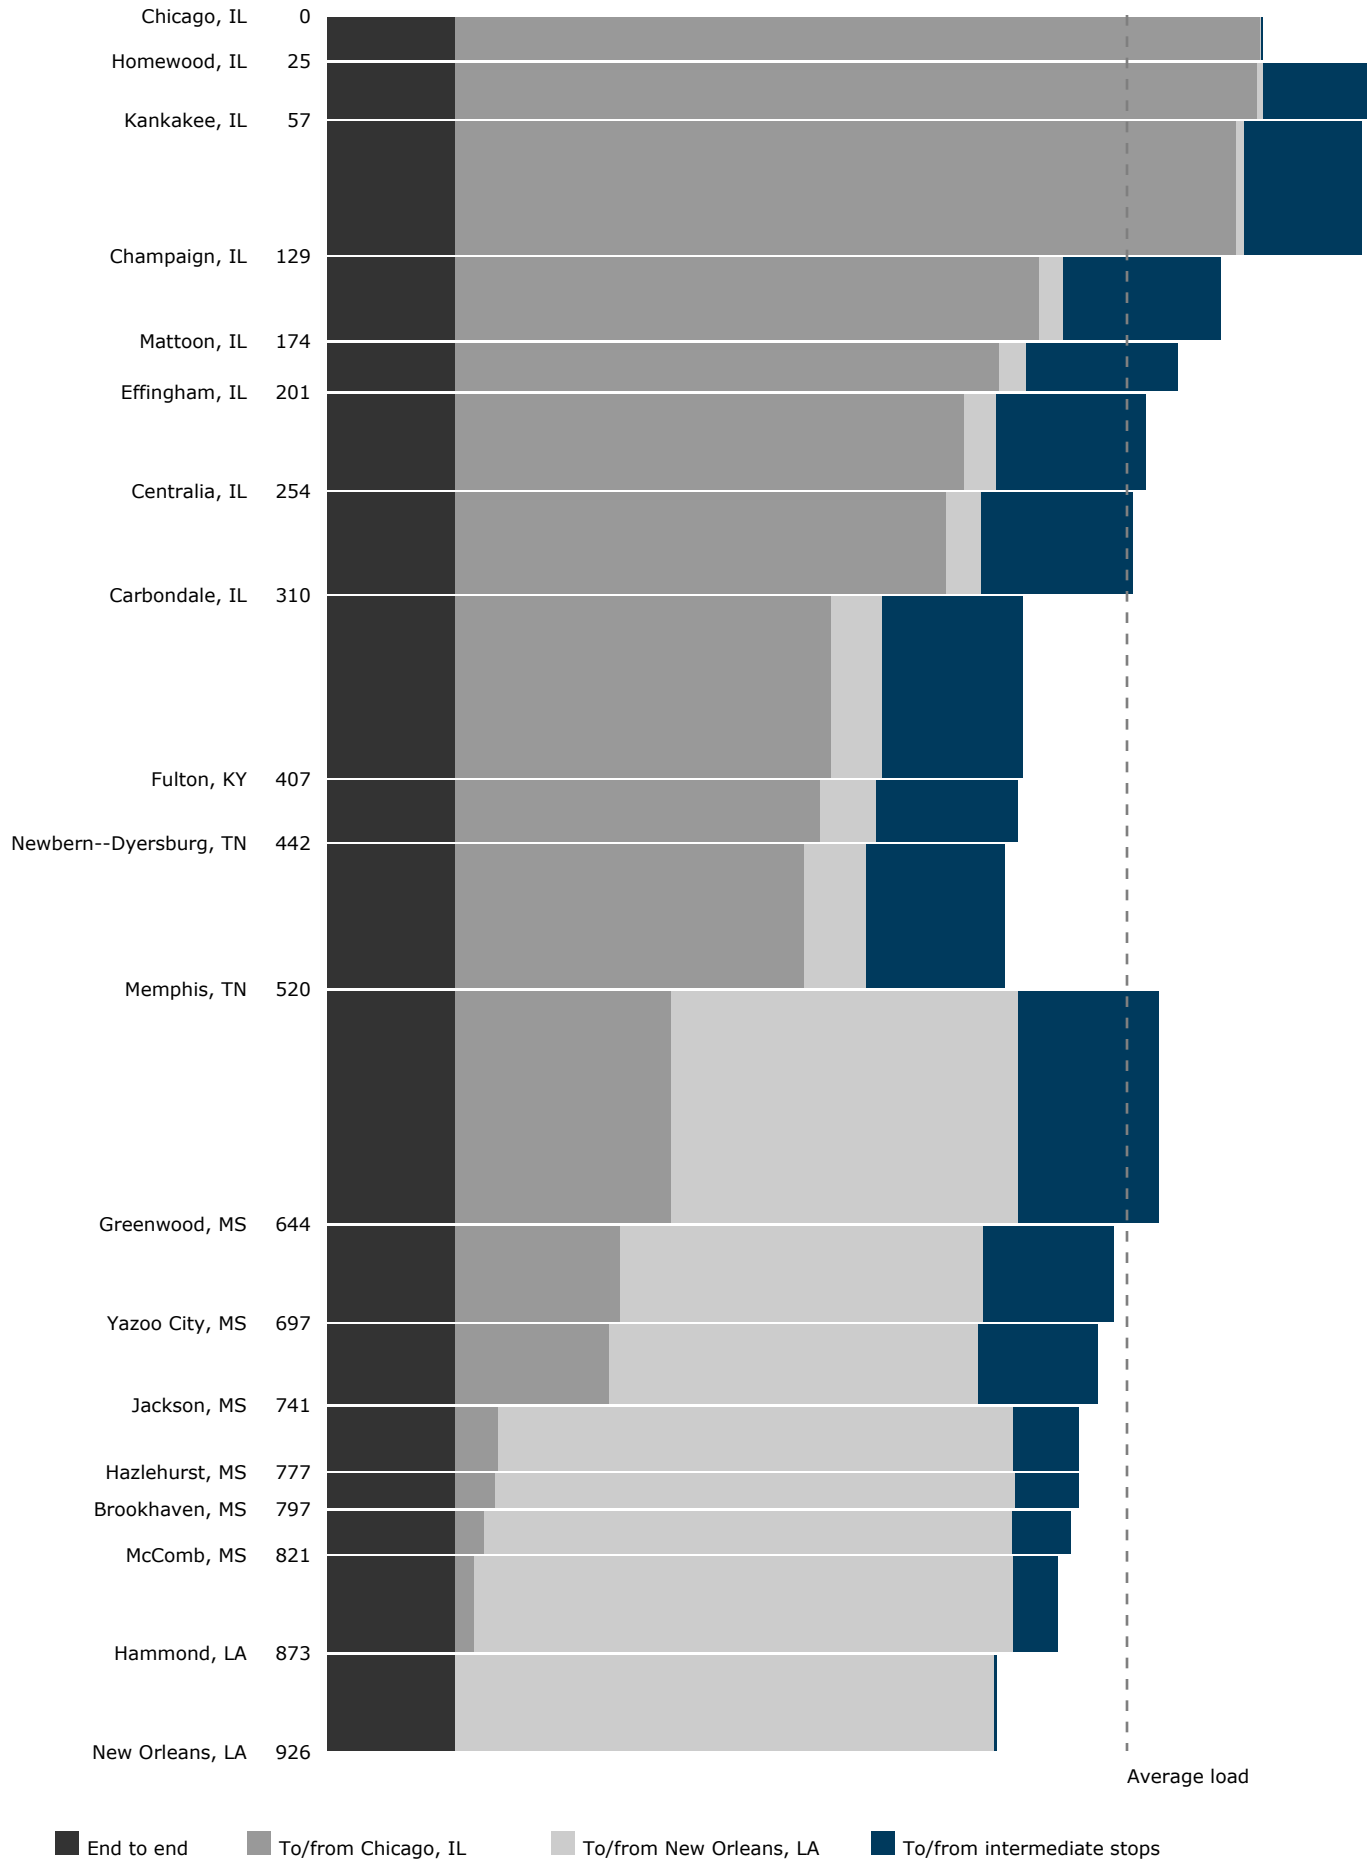

Load analysis: Silver Star

Load analysis: Cardinal

End to end
 To/from Chicago, IL
 To/from New York, NY
 To/from intermediate stops

Load analysis: Silver Meteor

Load analysis: Empire Builder - CHI-SEA only

End to end
 To/from Chicago, IL
 To/from Seattle, WA
 To/from intermediate stops

Load analysis: Capitol Limited

26

End to end
 To/from Chicago, IL
 To/from Washington, DC
 To/from intermediate stops

Load analysis: California Zephyr

Load analysis: Southwest Chief

Load analysis: City of New Orleans

End to end
 To/from Chicago, IL
 To/from New Orleans, LA
 To/from intermediate stops

Load analysis: Texas Eagle

End to end
 To/from Chicago, IL
 To/from Los Angeles, CA
 To/from intermediate stops

Load analysis: Sunset Limited

Load analysis: Coast Starlight

Load analysis: Lake Shore Limited - CHI-NYP only

End to end
 To/from Chicago, IL
 To/from New York, NY
 To/from intermediate stops

Load analysis: Palmetto