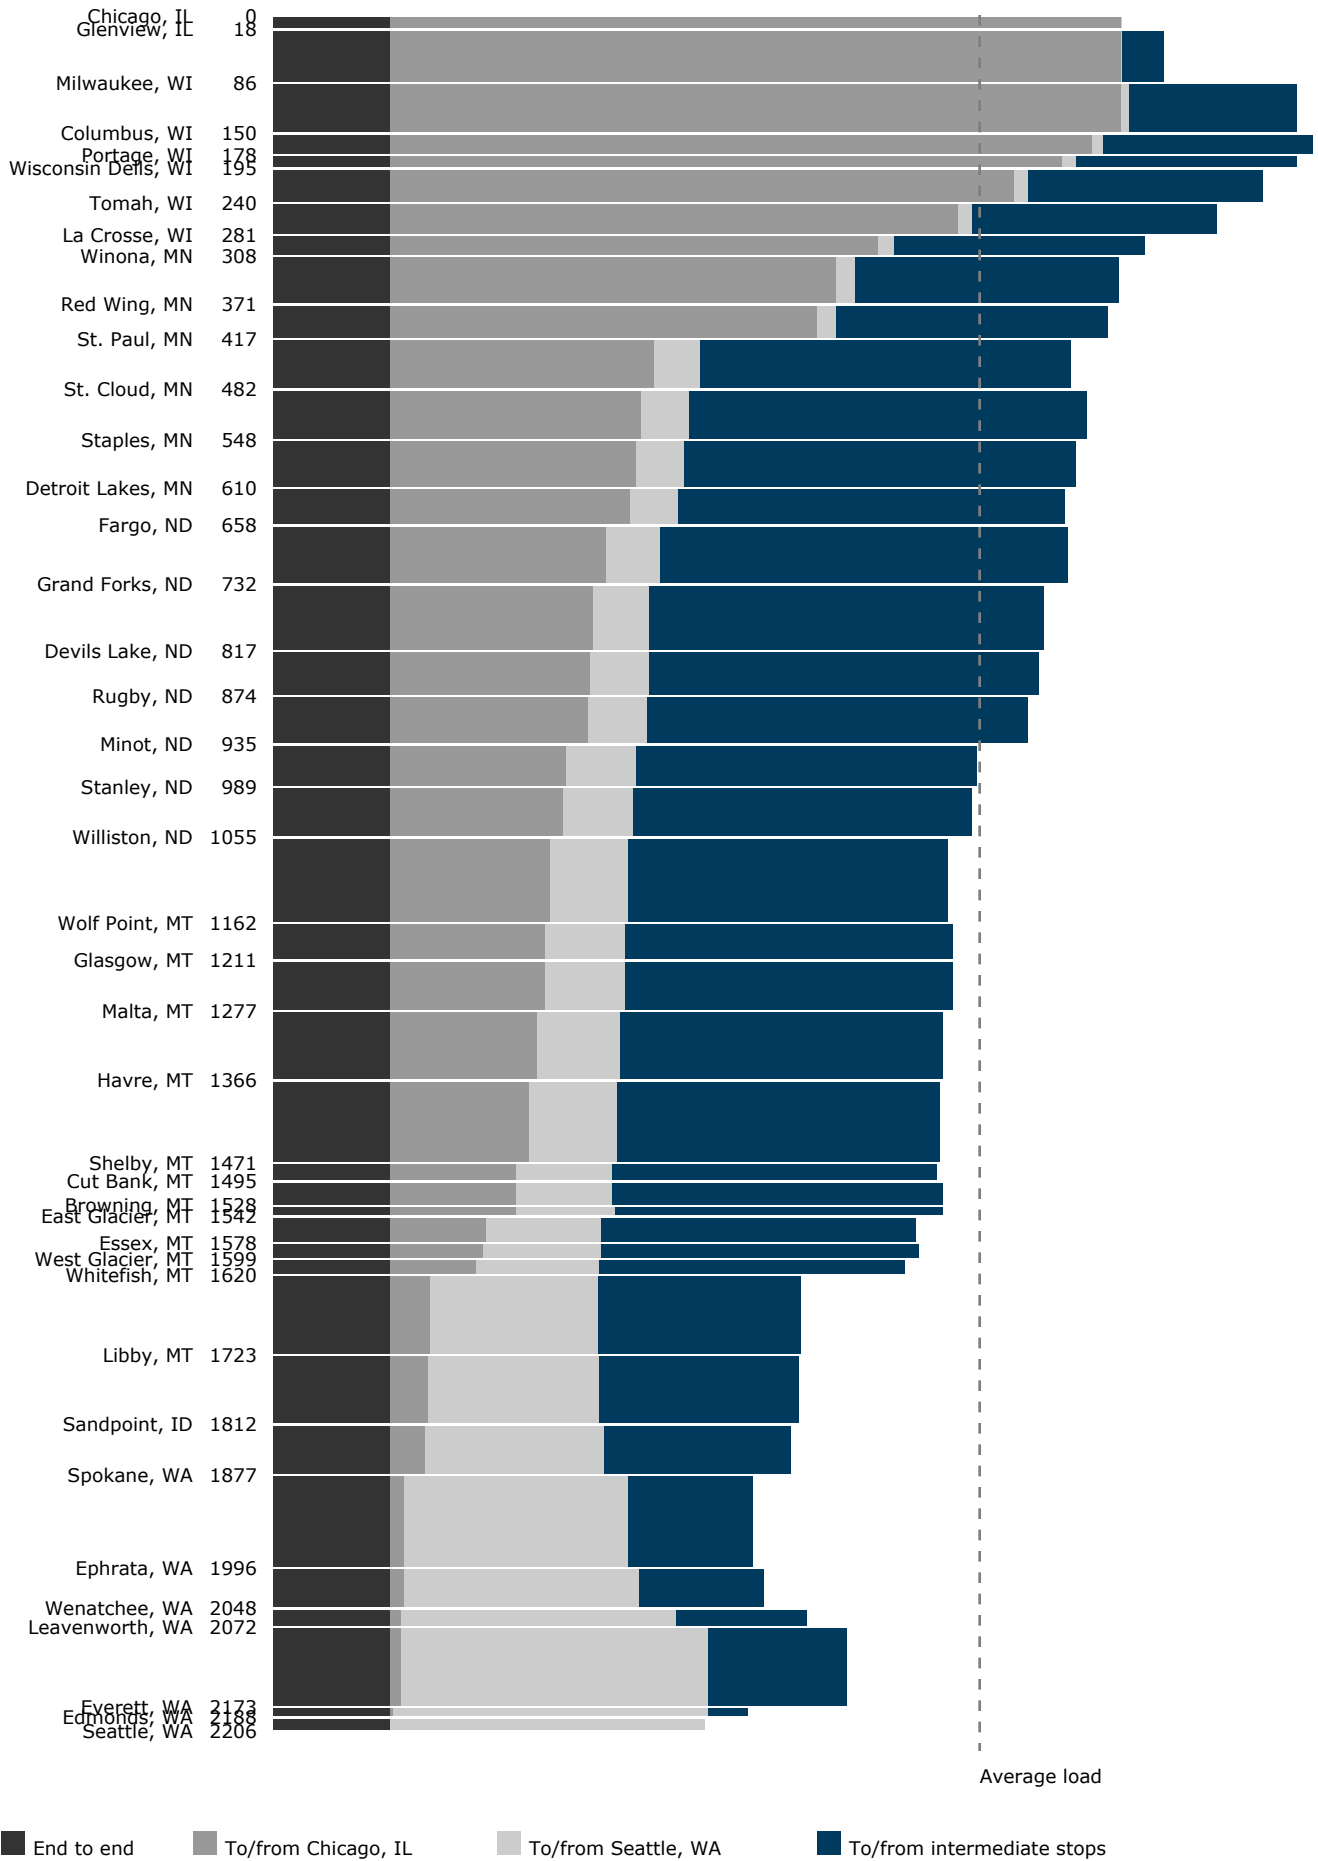

Load analysis: Silver Star

Load analysis: Cardinal

End to end
 To/from Chicago, IL
 To/from New York, NY
 To/from intermediate stops

Load analysis: Silver Meteor

Load analysis: Empire Builder - CHI-SEA only

End to end
 To/from Chicago, IL
 To/from Seattle, WA
 To/from intermediate stops

Load analysis: Capitol Limited

26

End to end
 To/from Chicago, IL
 To/from Washington, DC
 To/from intermediate stops

Load analysis: California Zephyr

Load analysis: Southwest Chief

Load analysis: City of New Orleans

End to end
 To/from Chicago, IL
 To/from New Orleans, LA
 To/from intermediate stops

Load analysis: Texas Eagle

End to end
 To/from Chicago, IL
 To/from Los Angeles, CA
 To/from intermediate stops

Load analysis: Sunset Limited

Load analysis: Coast Starlight

Load analysis: Lake Shore Limited - CHI-NYP only

End to end
 To/from Chicago, IL
 To/from New York, NY
 To/from intermediate stops

Load analysis: Palmetto